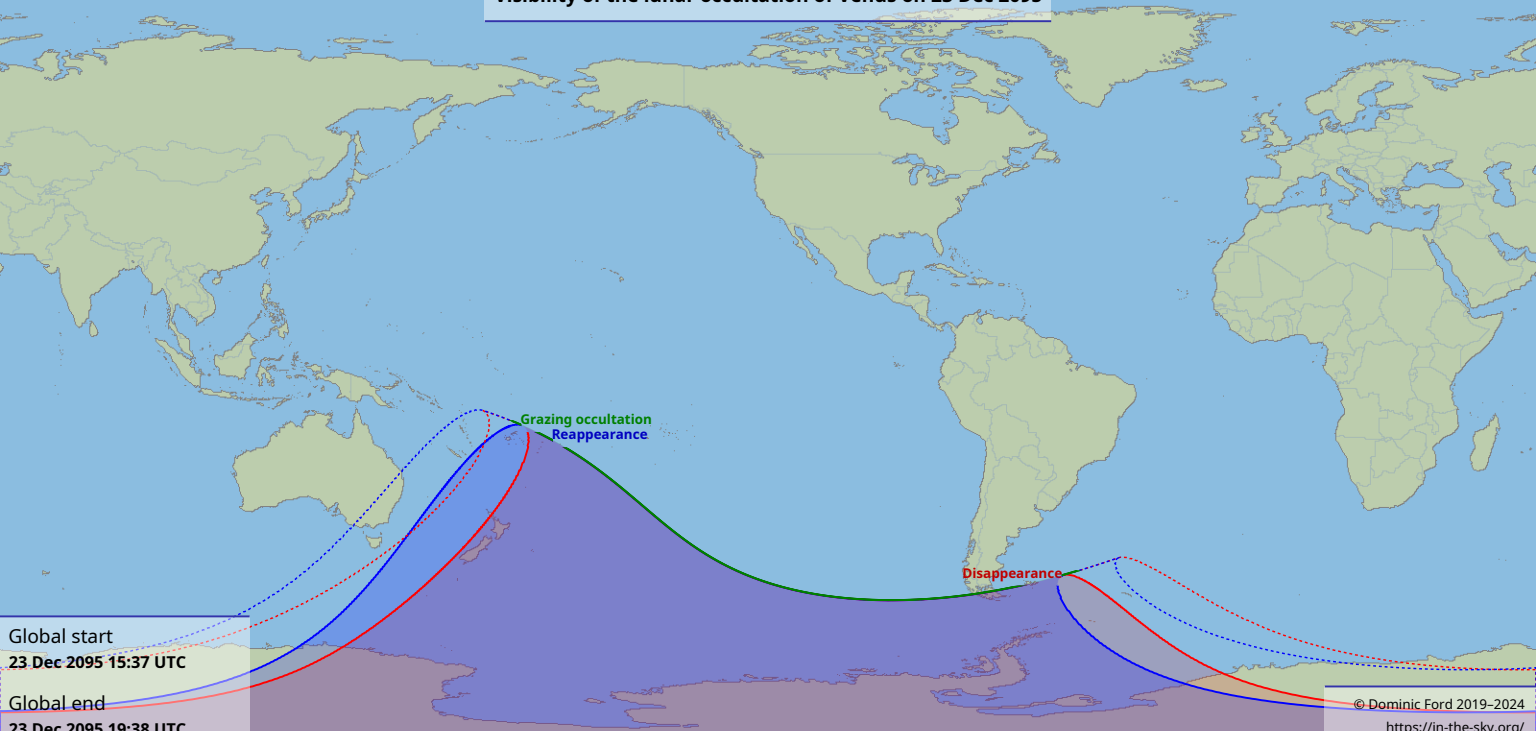

# Visibility of the lunar occultation of Venus on 23 Dec 2095

Global start  
23 Dec 2095 15:37 UTC

Global end  
23 Dec 2095 19:38 UTC

Disappearance

Grazing occultation  
Reappearance