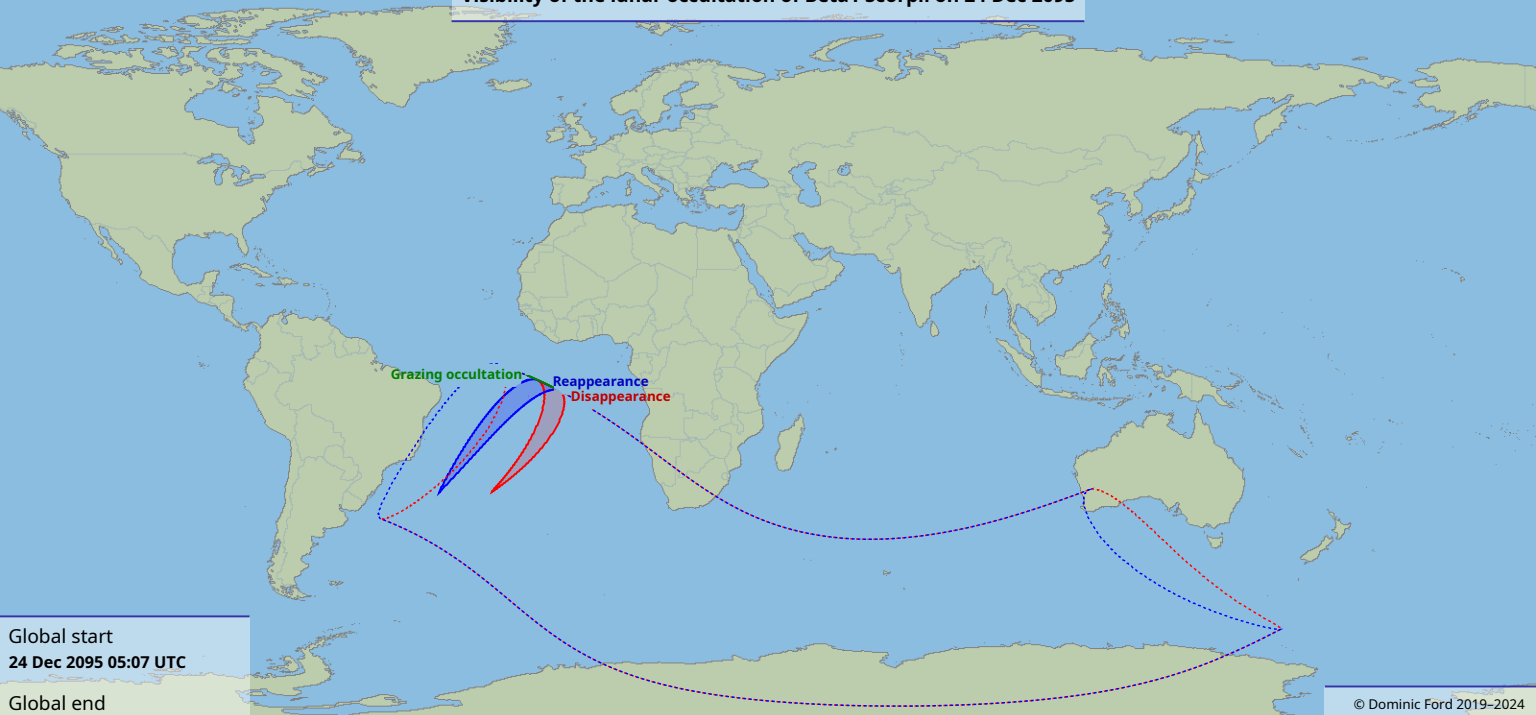

Visibility of the lunar occultation of Beta1 Scorpii on 24 Dec 2095

Grazing occultation
Reappearance
Disappearance

Global start
24 Dec 2095 05:07 UTC

Global end
24 Dec 2095 09:14 UTC