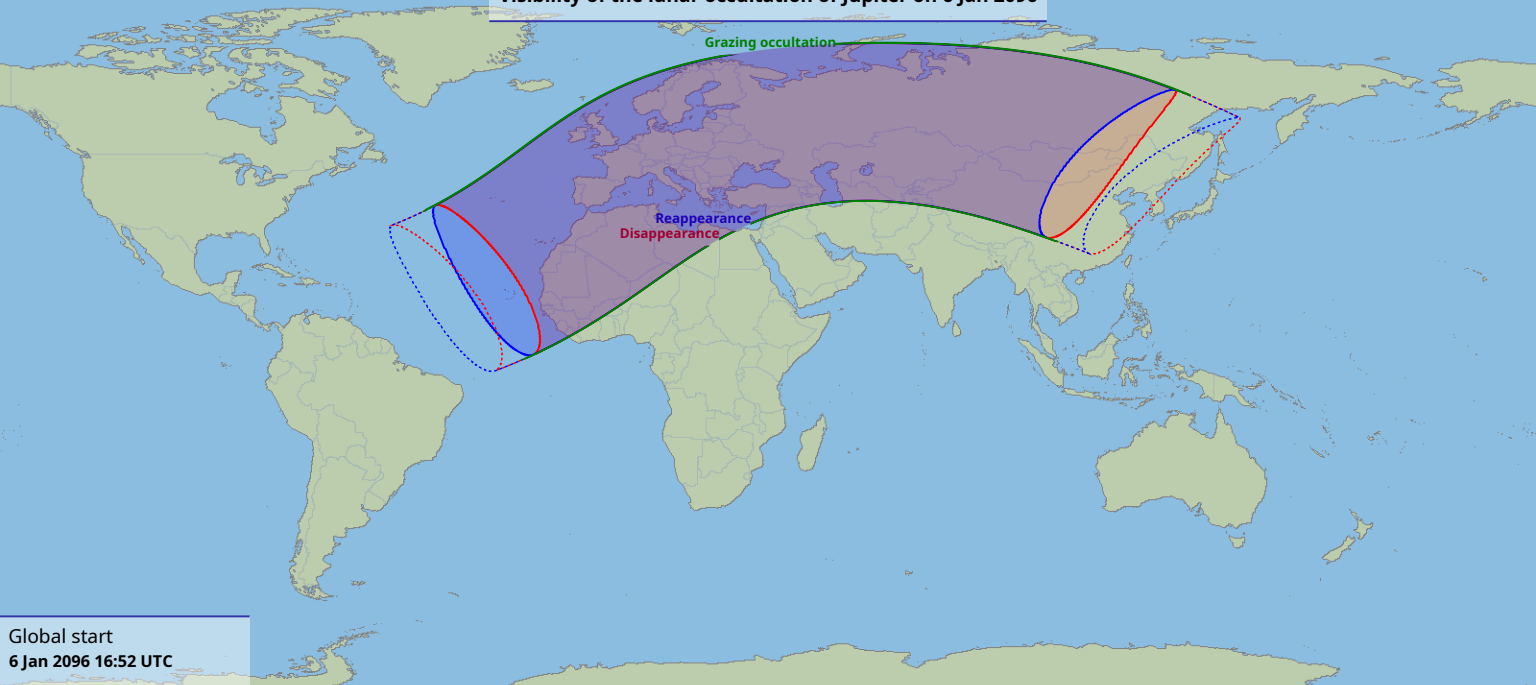

Visibility of the lunar occultation of Jupiter on 6 Jan 2096

Global start
6 Jan 2096 16:52 UTC

Global end
6 Jan 2096 20:44 UTC