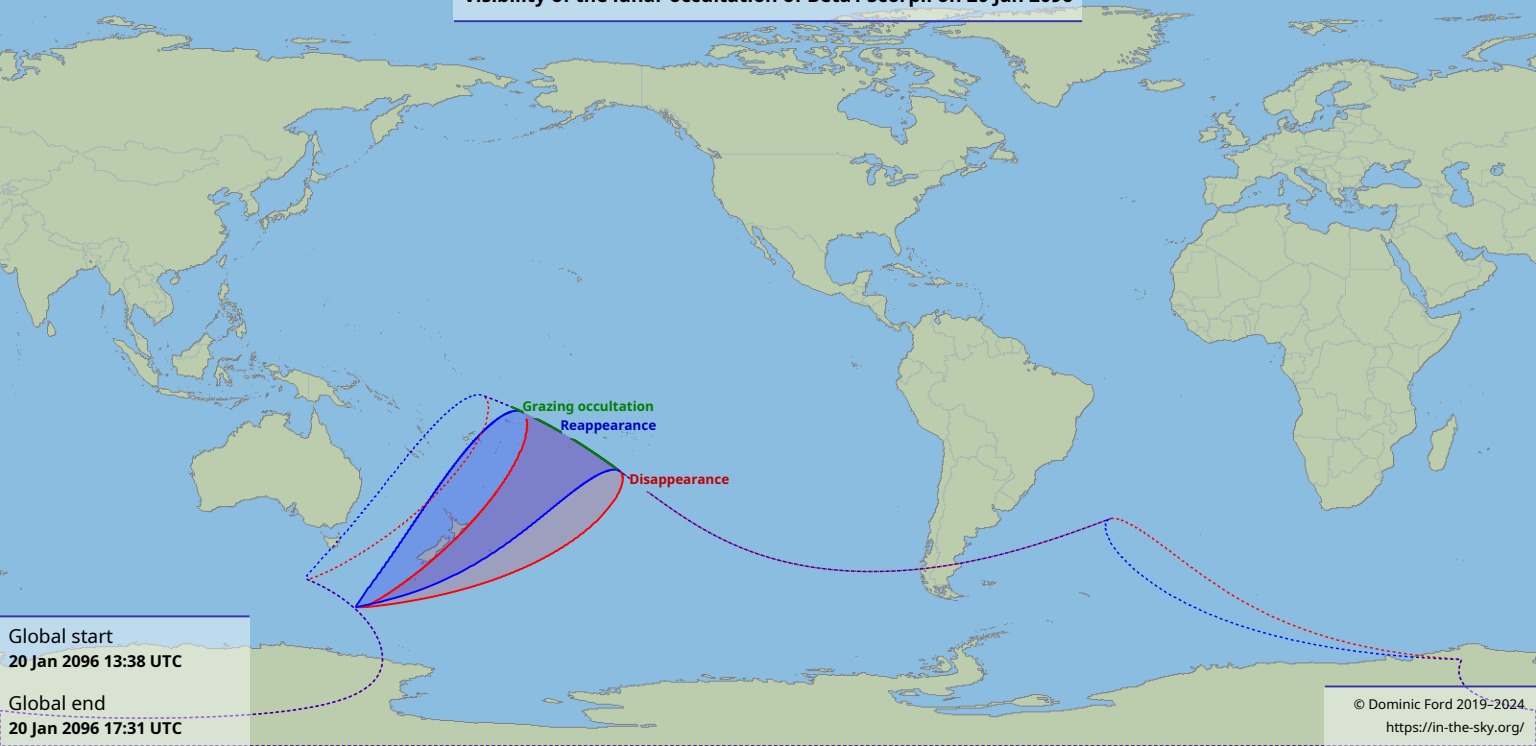

Visibility of the lunar occultation of Beta1 Scorpii on 20 Jan 2096

Global start
20 Jan 2096 13:38 UTC

Global end
20 Jan 2096 17:31 UTC