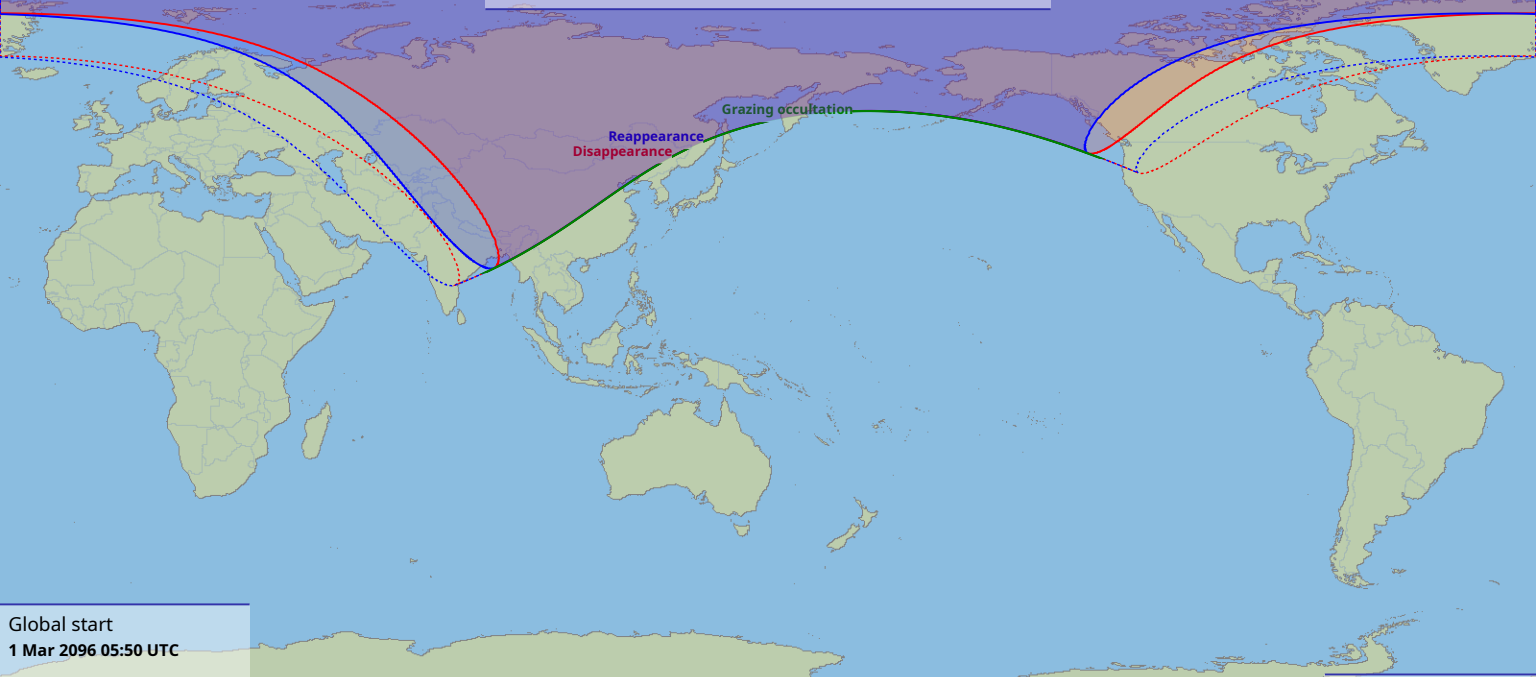

# Visibility of the lunar occultation of Jupiter on 1 Mar 2096

Global start  
1 Mar 2096 05:50 UTC

Global end  
1 Mar 2096 09:14 UTC