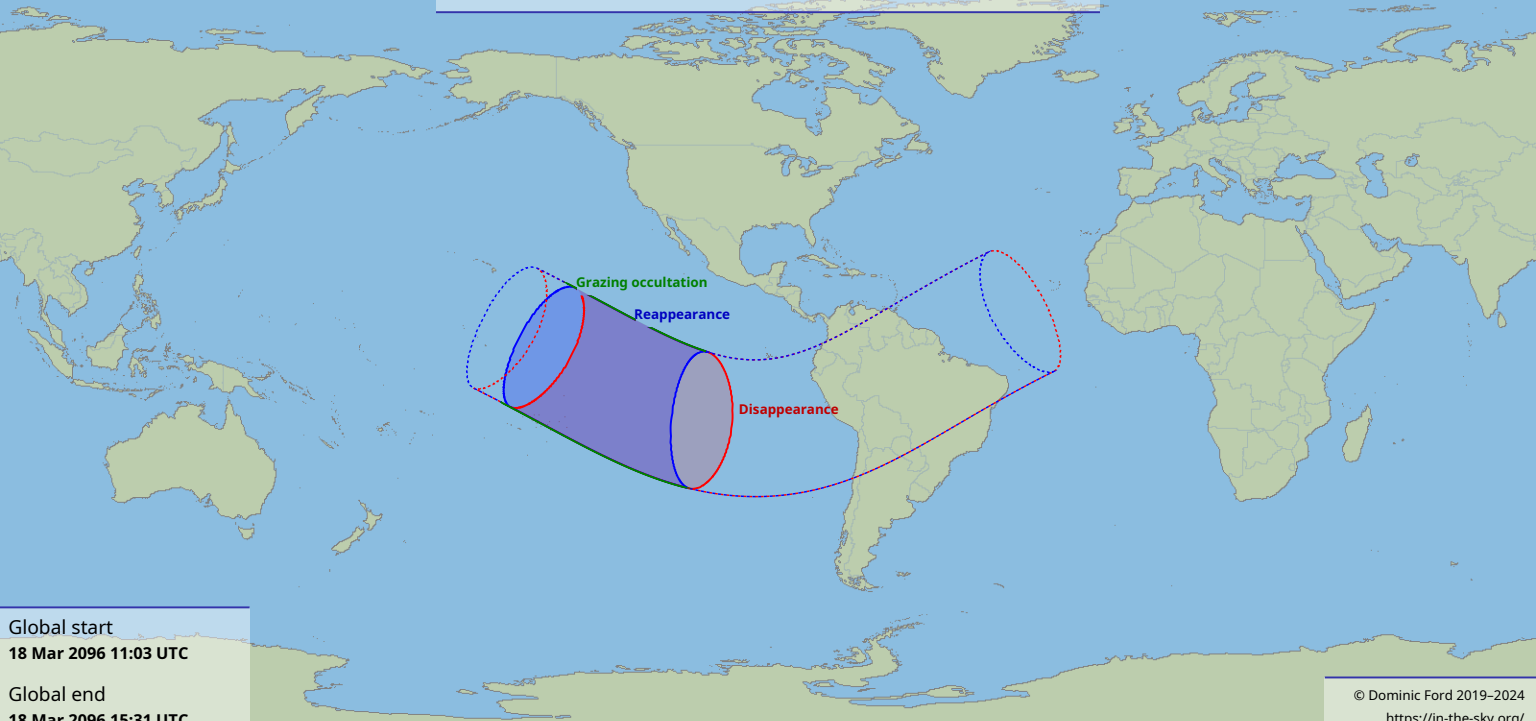

Visibility of the lunar occultation of Sigma Sagittarii on 18 Mar 2096

Global start
18 Mar 2096 11:03 UTC

Global end
18 Mar 2096 15:31 UTC