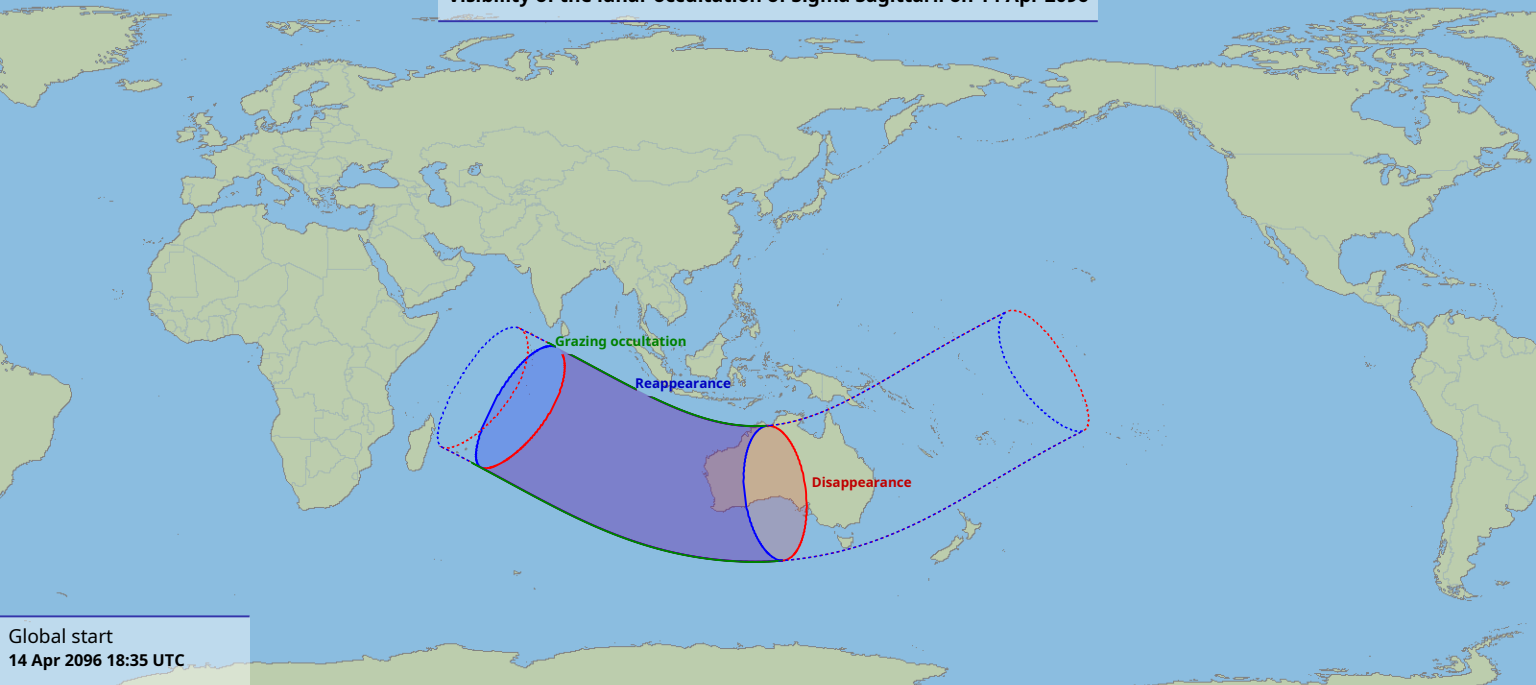

Visibility of the lunar occultation of Sigma Sagittarii on 14 Apr 2096

Global start
14 Apr 2096 18:35 UTC

Global end
14 Apr 2096 23:07 UTC