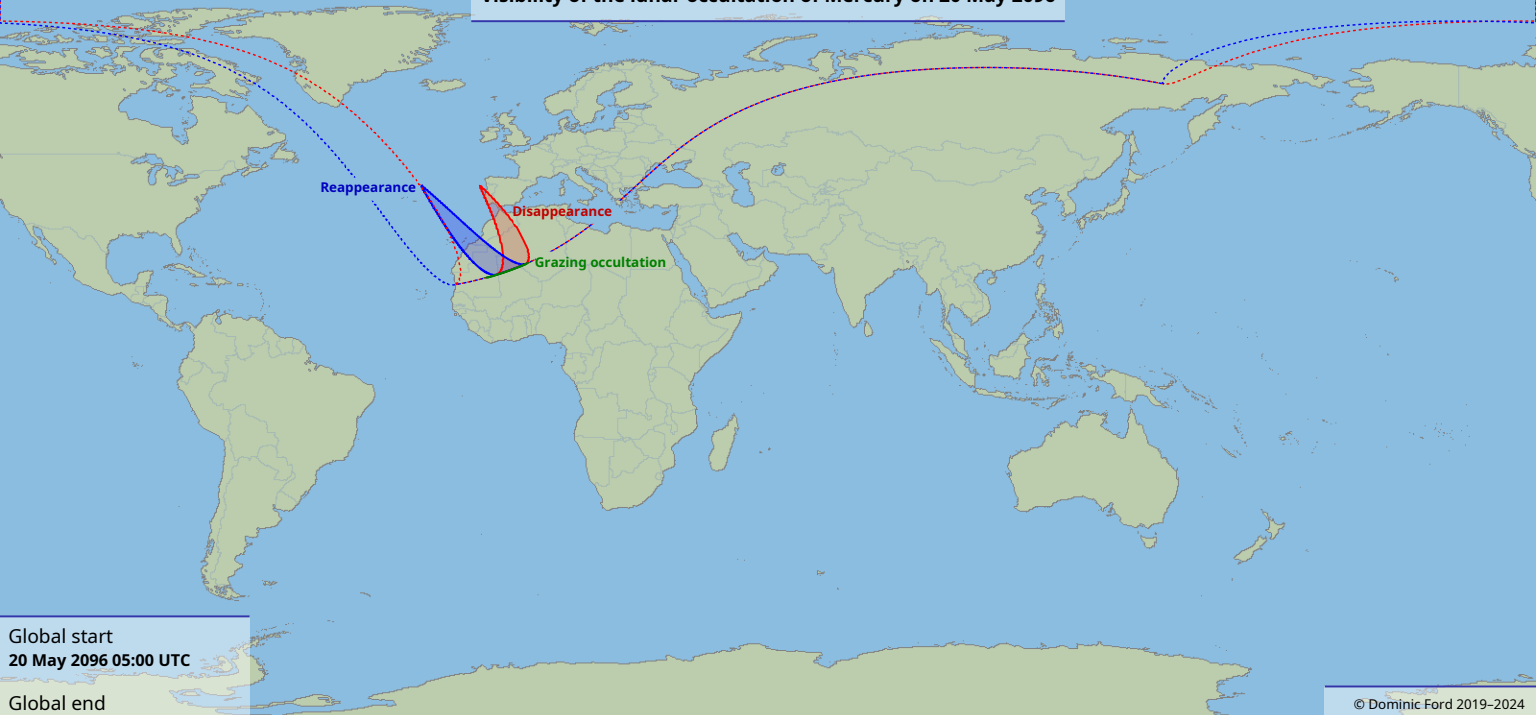

Visibility of the lunar occultation of Mercury on 20 May 2006

Reappearance

Disappearance

Grazing occultation

Global start
20 May 2006 05:00 UTC

Global end
20 May 2006 07:57 UTC