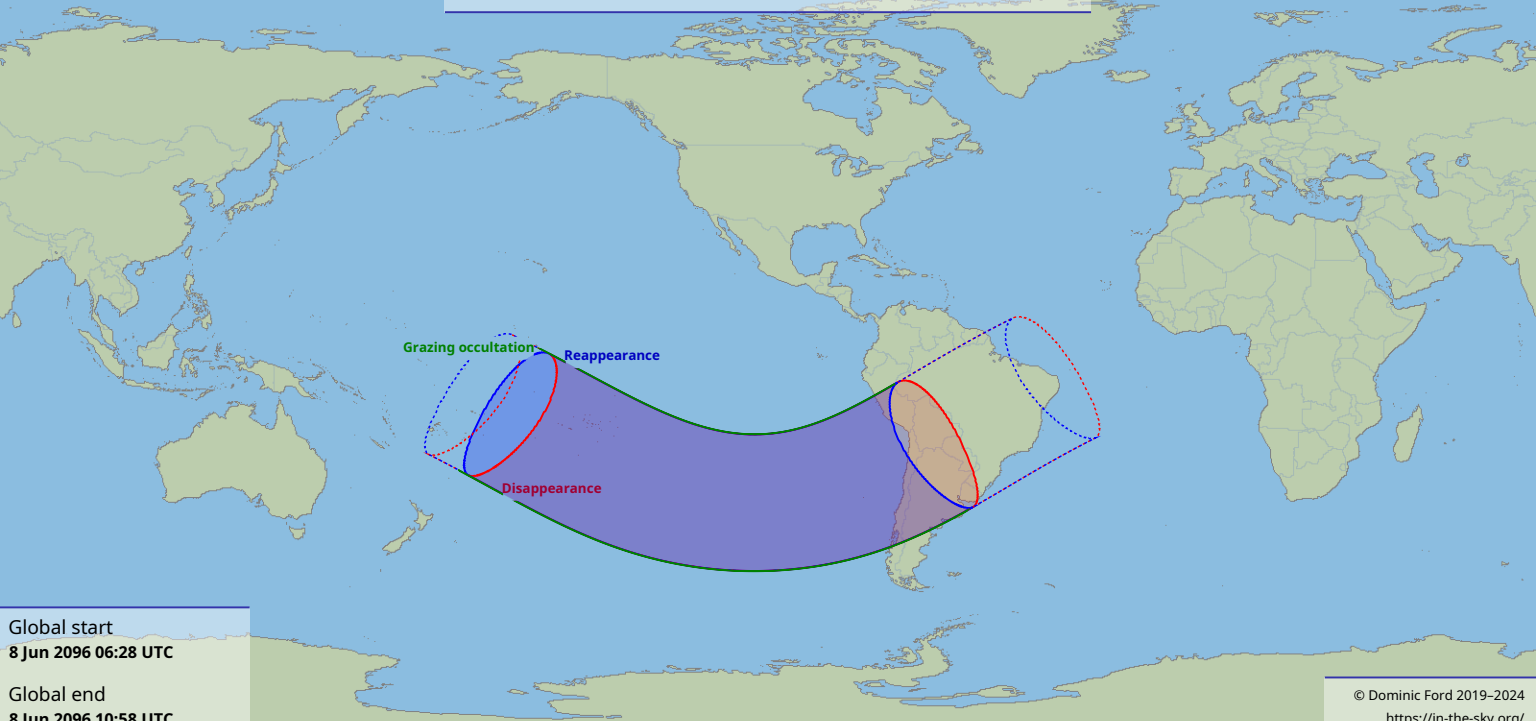

Visibility of the lunar occultation of Sigma Sagittarii on 8 Jun 2026

Global start
8 Jun 2026 06:28 UTC

Global end
8 Jun 2026 10:58 UTC