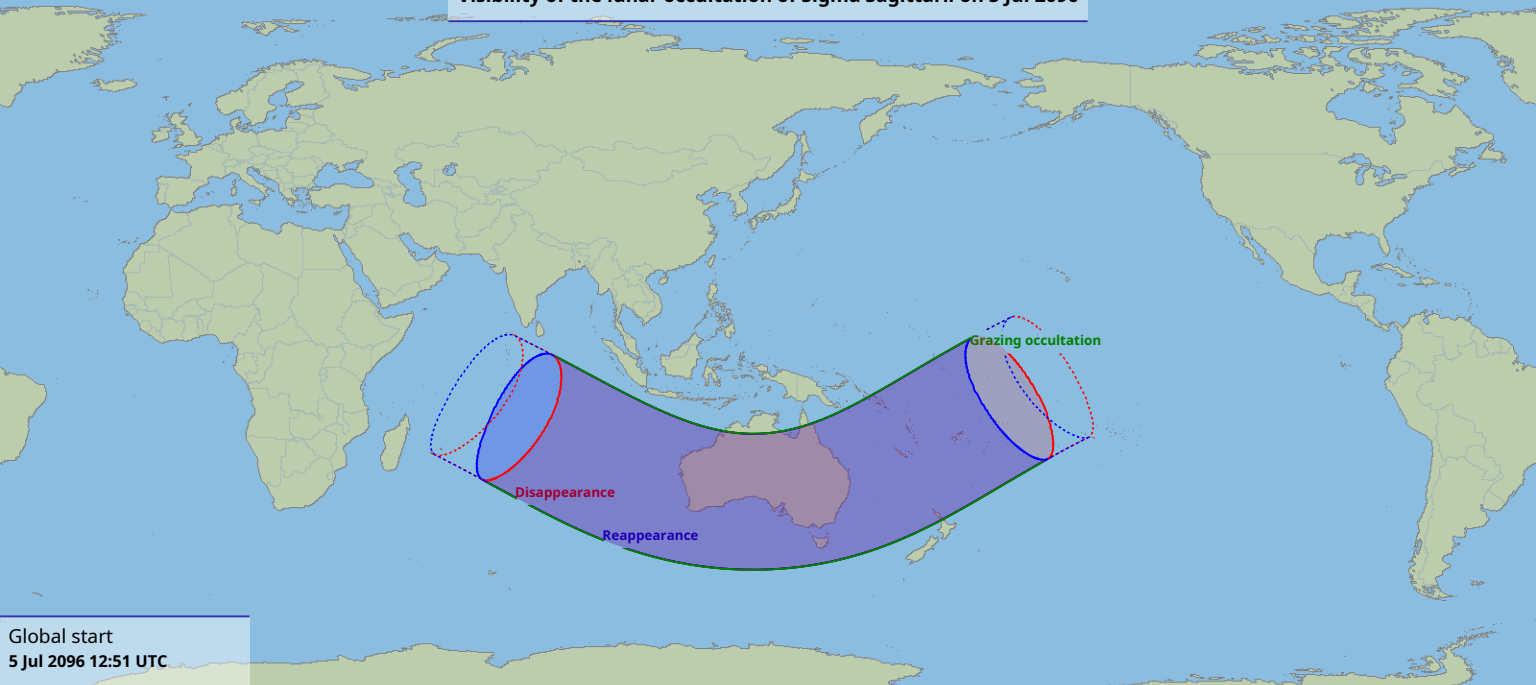

Visibility of the lunar occultation of Sigma Sagittarii on 5 Jul 2026

Global start
5 Jul 2026 12:51 UTC

Global end
5 Jul 2026 17:20 UTC