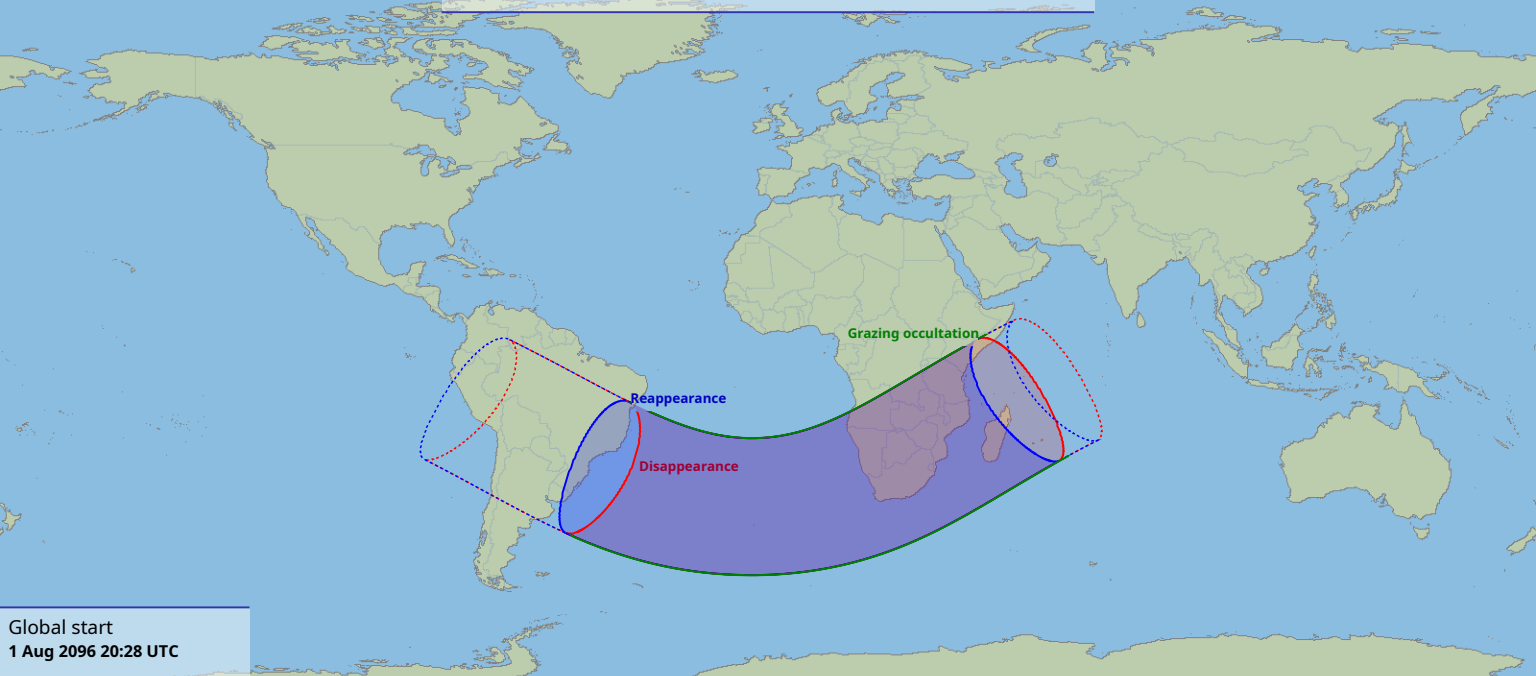

Visibility of the lunar occultation of Sigma Sagittarii on 1 Aug 2096

Global start
1 Aug 2096 20:28 UTC

Global end
2 Aug 2096 00:55 UTC