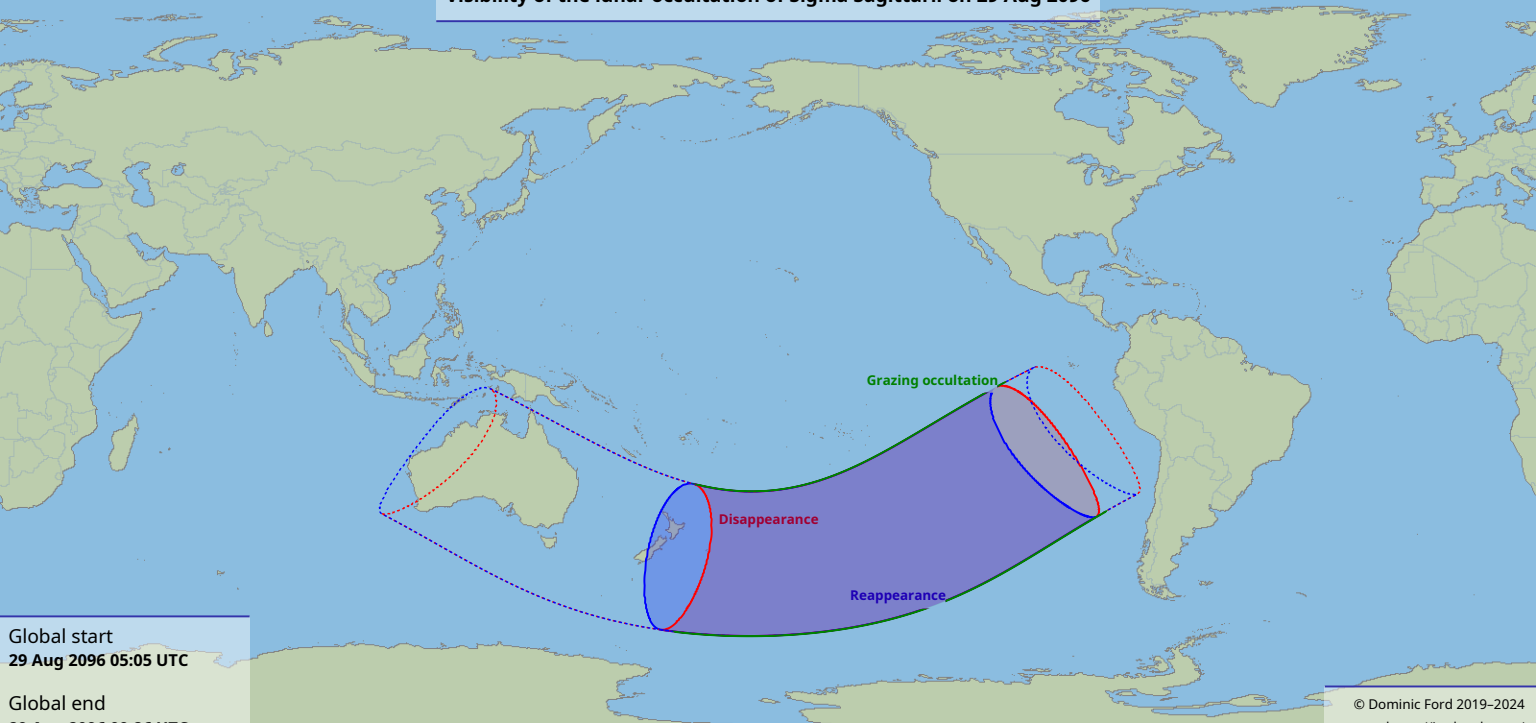

Visibility of the lunar occultation of Sigma Sagittarii on 29 Aug 2016

Global start
29 Aug 2016 05:05 UTC

Global end
29 Aug 2016 09:26 UTC