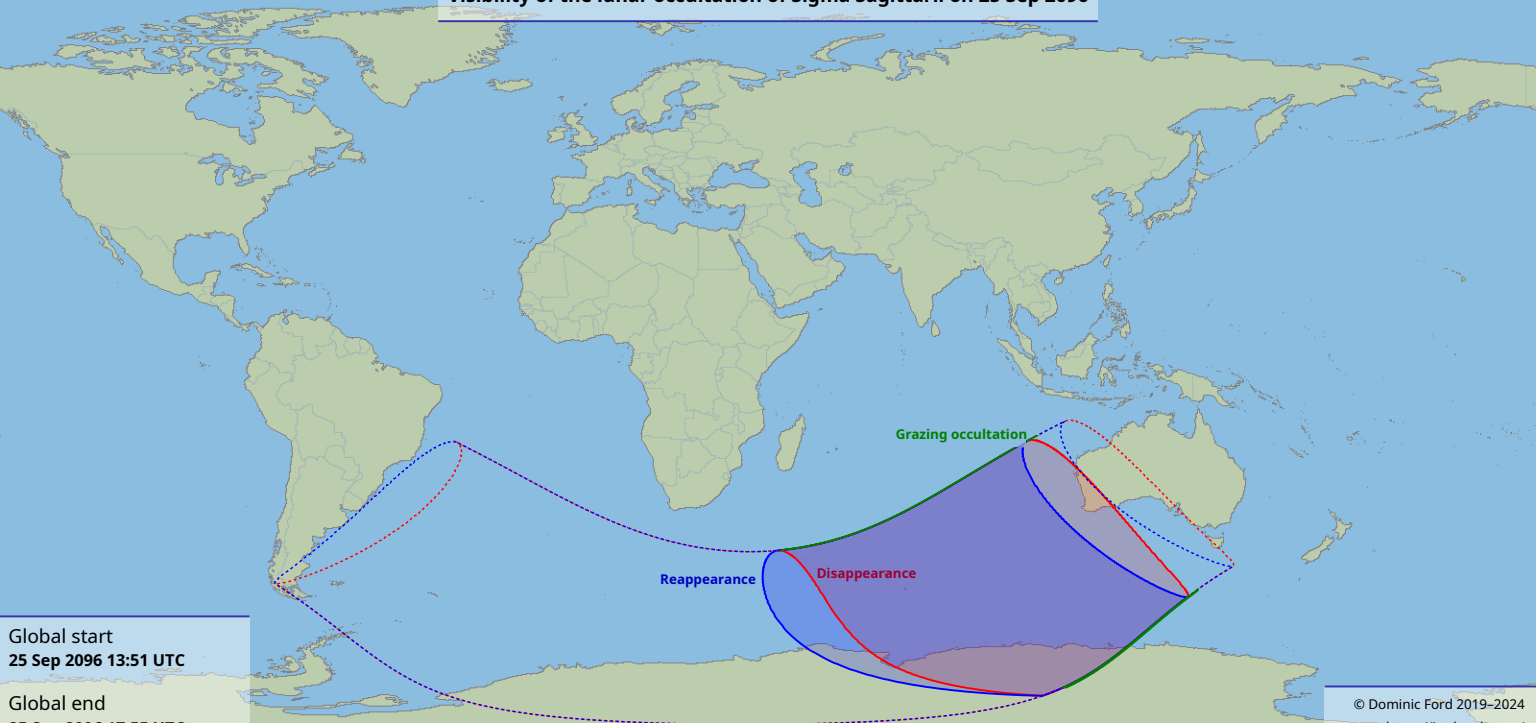

# Visibility of the lunar occultation of Sigma Sagittarii on 25 Sep 2096

Global start  
25 Sep 2096 13:51 UTC

Global end  
25 Sep 2096 17:55 UTC