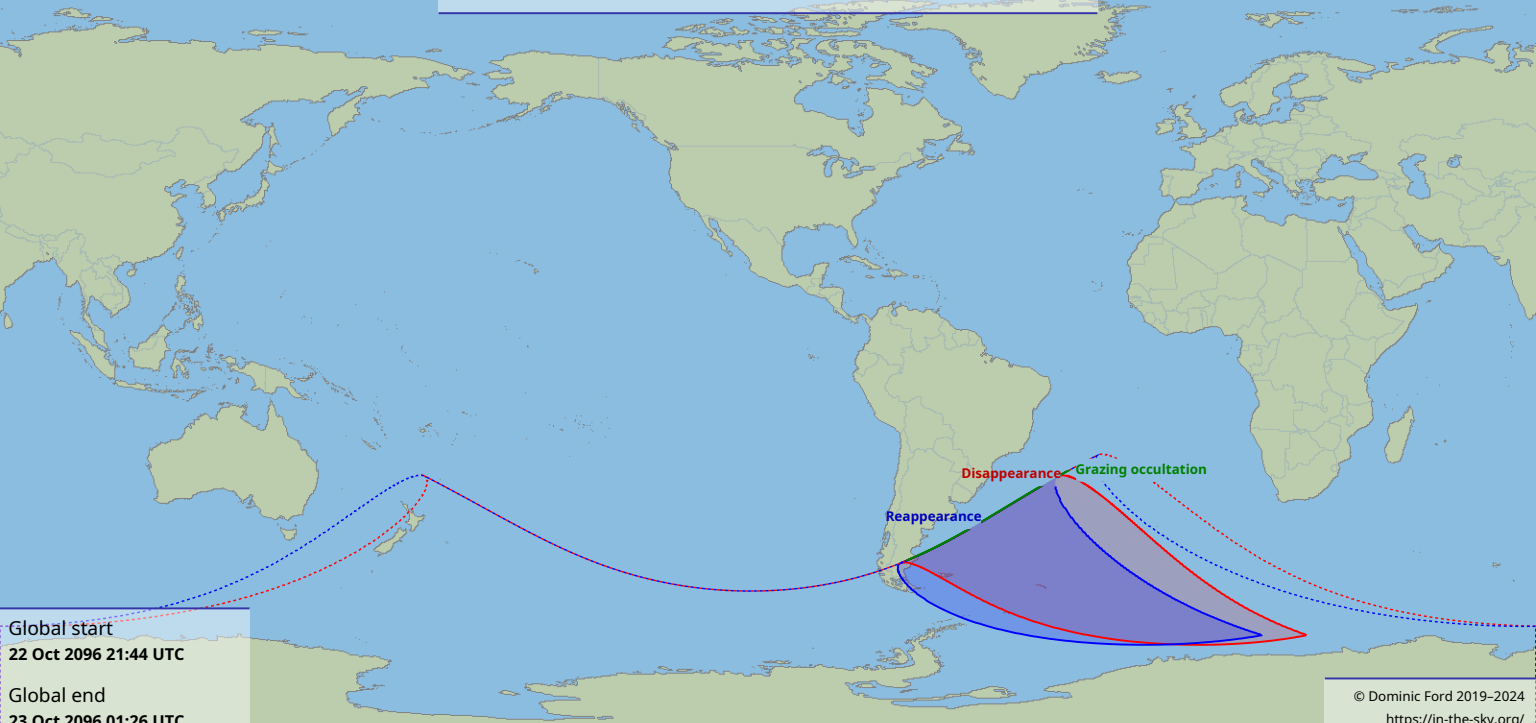

# Visibility of the lunar occultation of Sigma Sagittarii on 22 Oct 2026

Global start  
22 Oct 2026 21:44 UTC

Global end  
23 Oct 2026 01:26 UTC