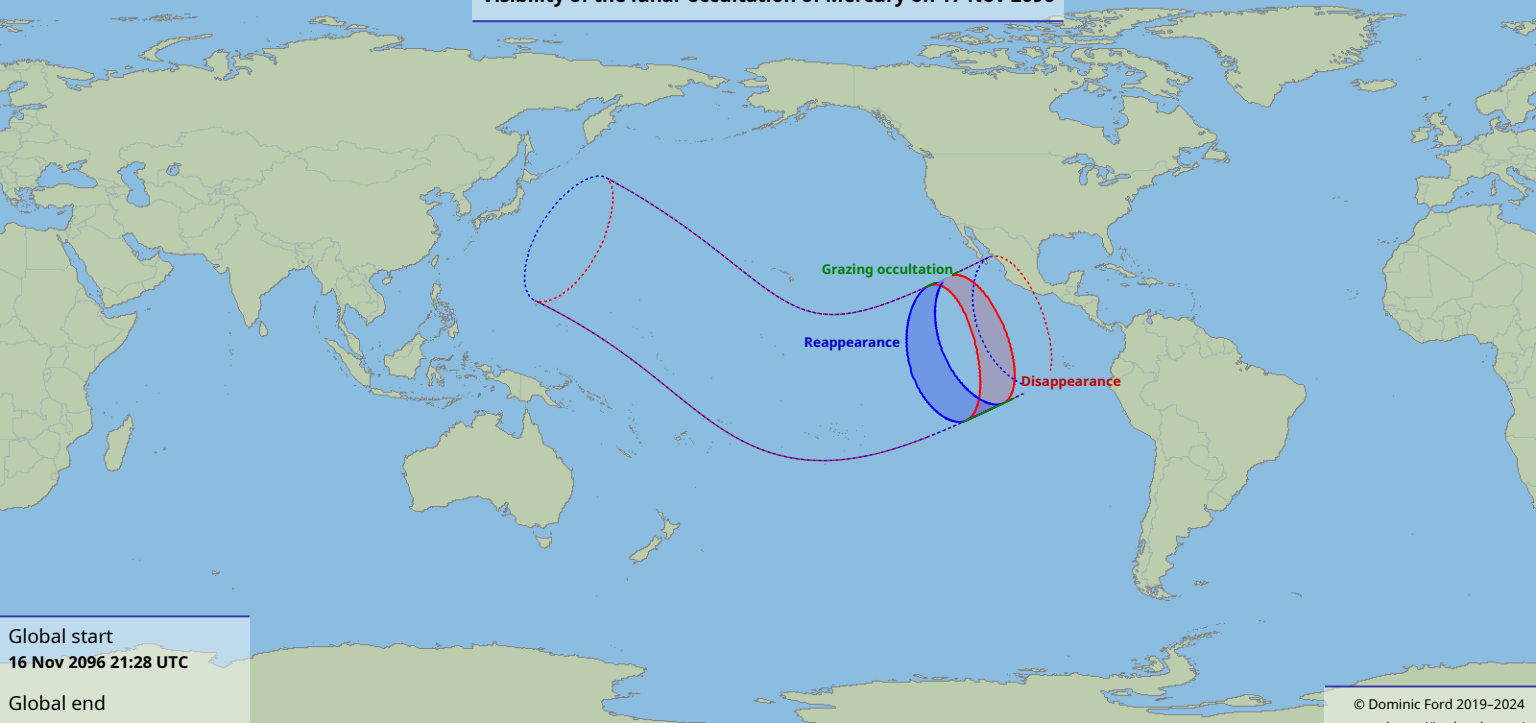

Visibility of the lunar occultation of Mercury on 17 Nov 2096

Global start
16 Nov 2096 21:28 UTC

Global end
17 Nov 2096 02:26 UTC