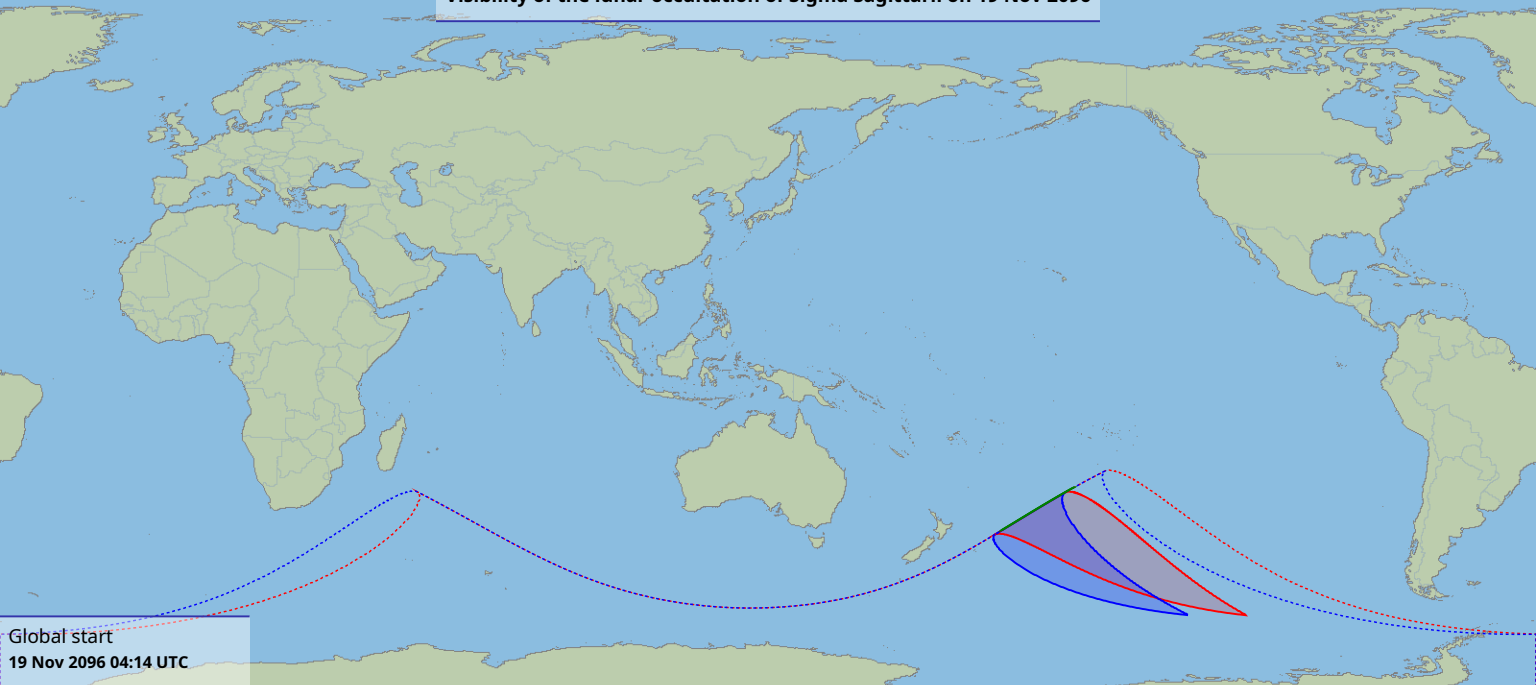

Visibility of the lunar occultation of Sigma Sagittarii on 19 Nov 2006

Global start
19 Nov 2006 04:14 UTC

Global end
19 Nov 2006 07:51 UTC