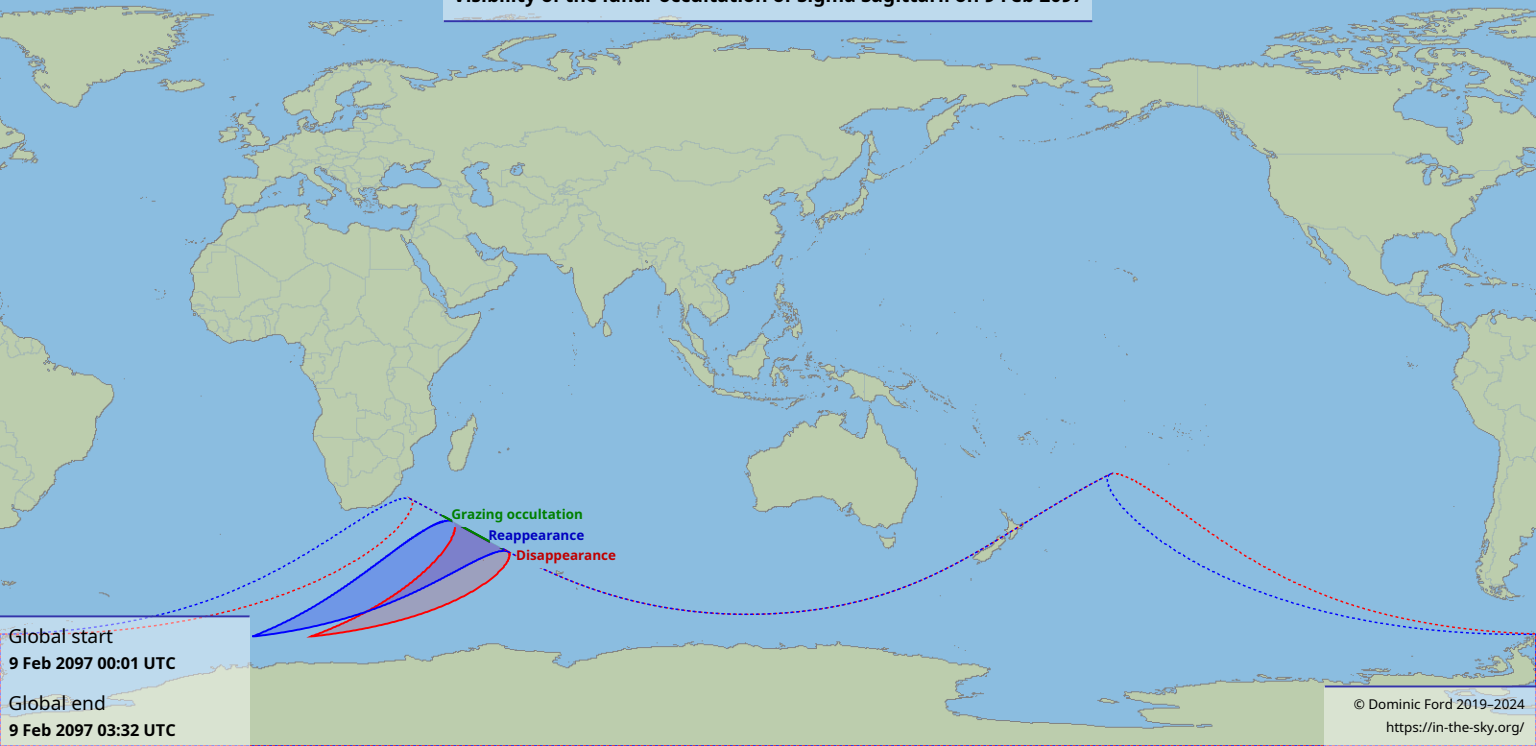

Visibility of the lunar occultation of Sigma Sagittarii on 9 Feb 2007

Global start
9 Feb 2007 00:01 UTC

Global end
9 Feb 2007 03:32 UTC