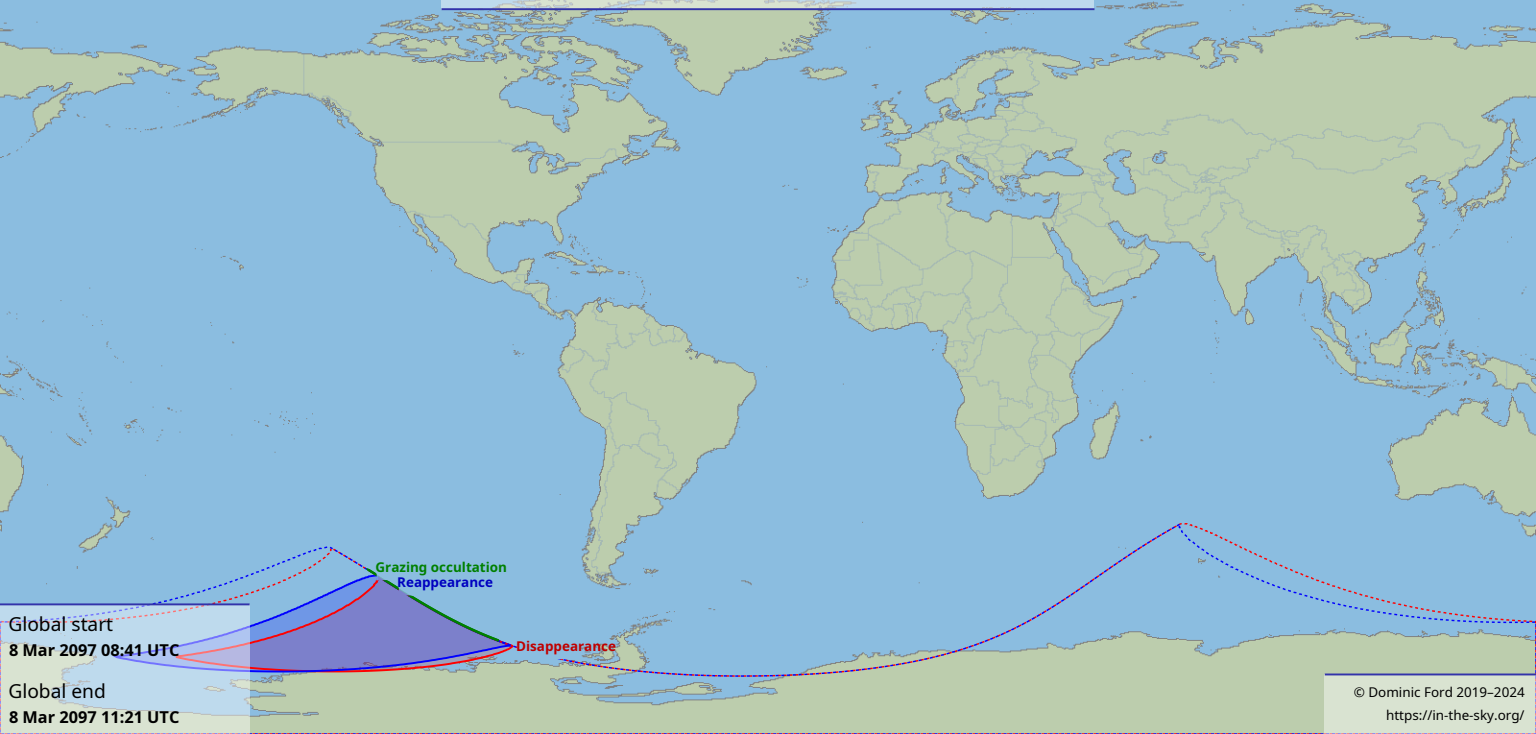

Visibility of the lunar occultation of Sigma Sagittarii on 8 Mar 2017

Global start
8 Mar 2017 08:41 UTC

Global end
8 Mar 2017 11:21 UTC

Grazing occultation
Reappearance

Disappearance