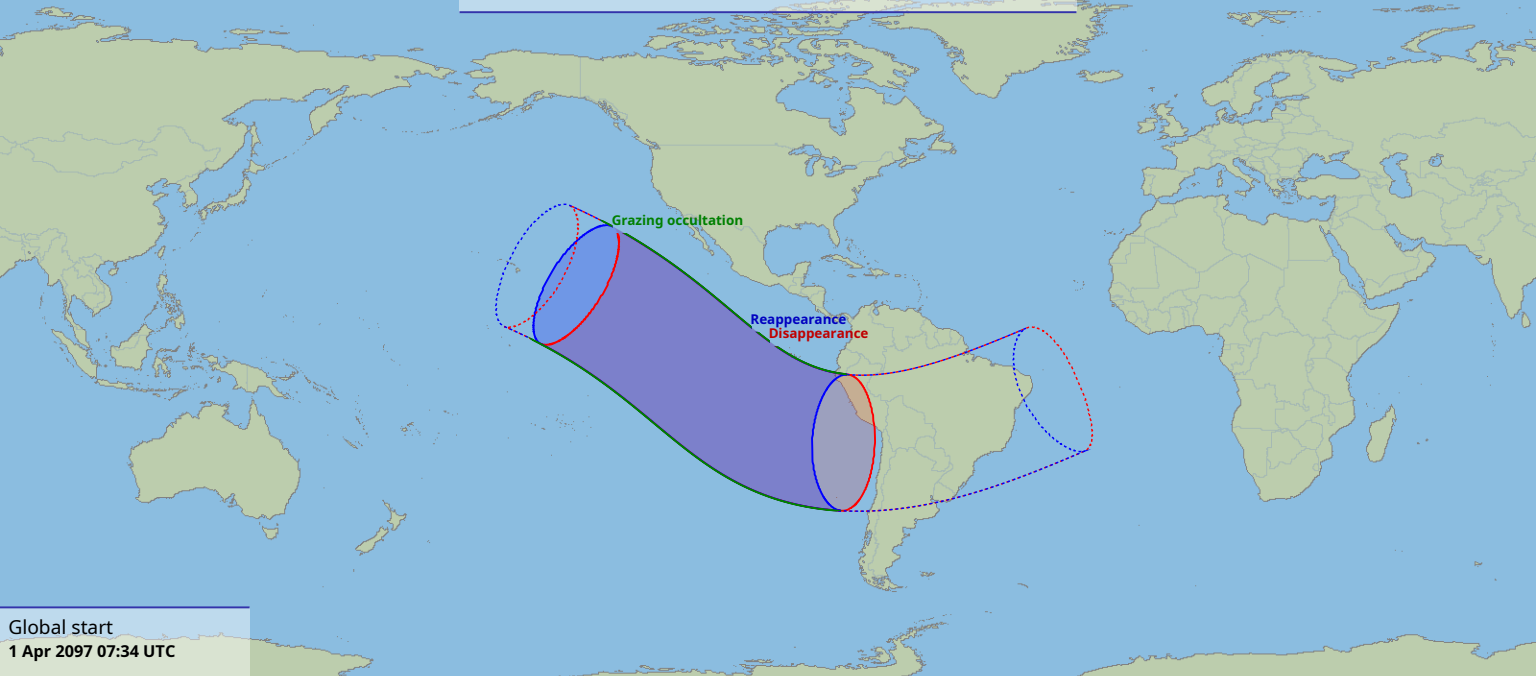

Visibility of the lunar occultation of Delta Scorii on 1 Apr 2007

Global start
1 Apr 2007 07:34 UTC

Global end
1 Apr 2007 12:09 UTC