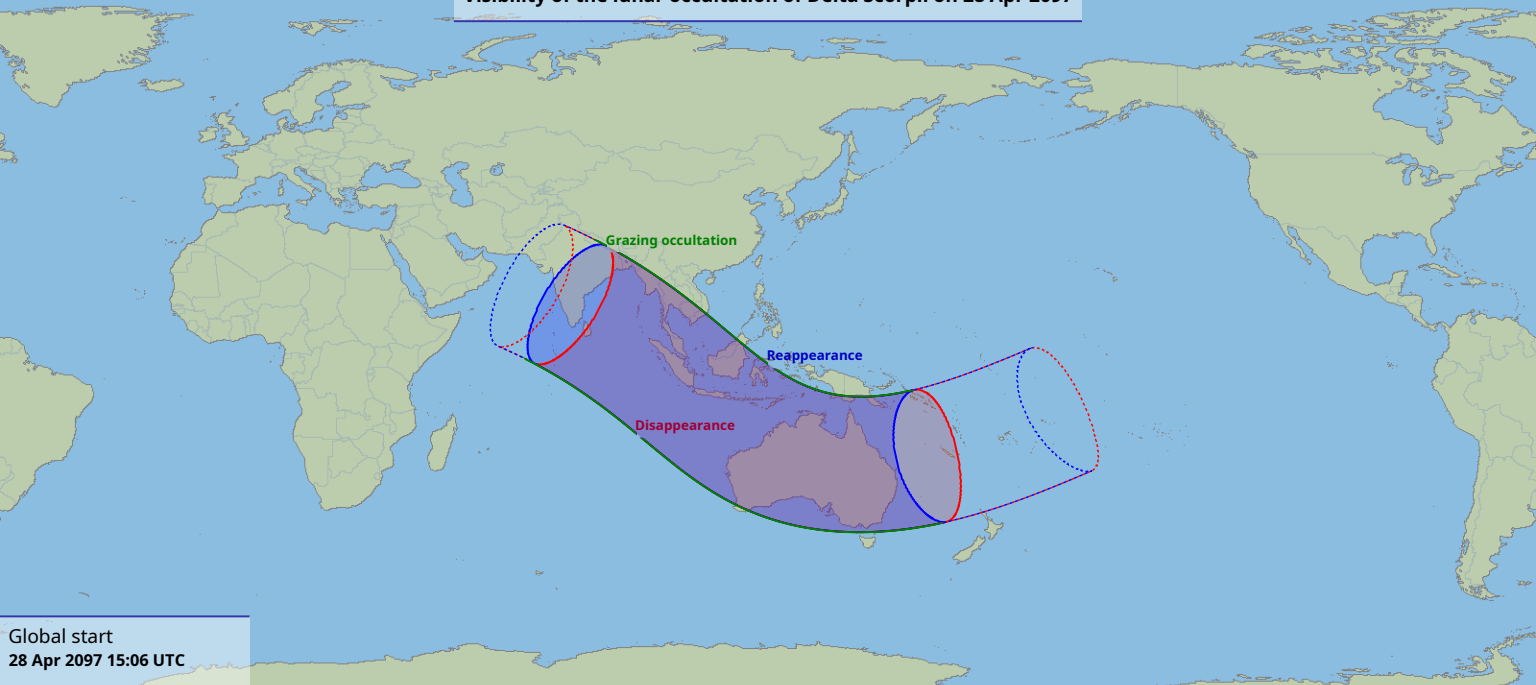

# Visibility of the lunar occultation of Delta Scorpii on 28 Apr 2017

Global start  
28 Apr 2017 15:06 UTC

Global end  
28 Apr 2017 19:41 UTC