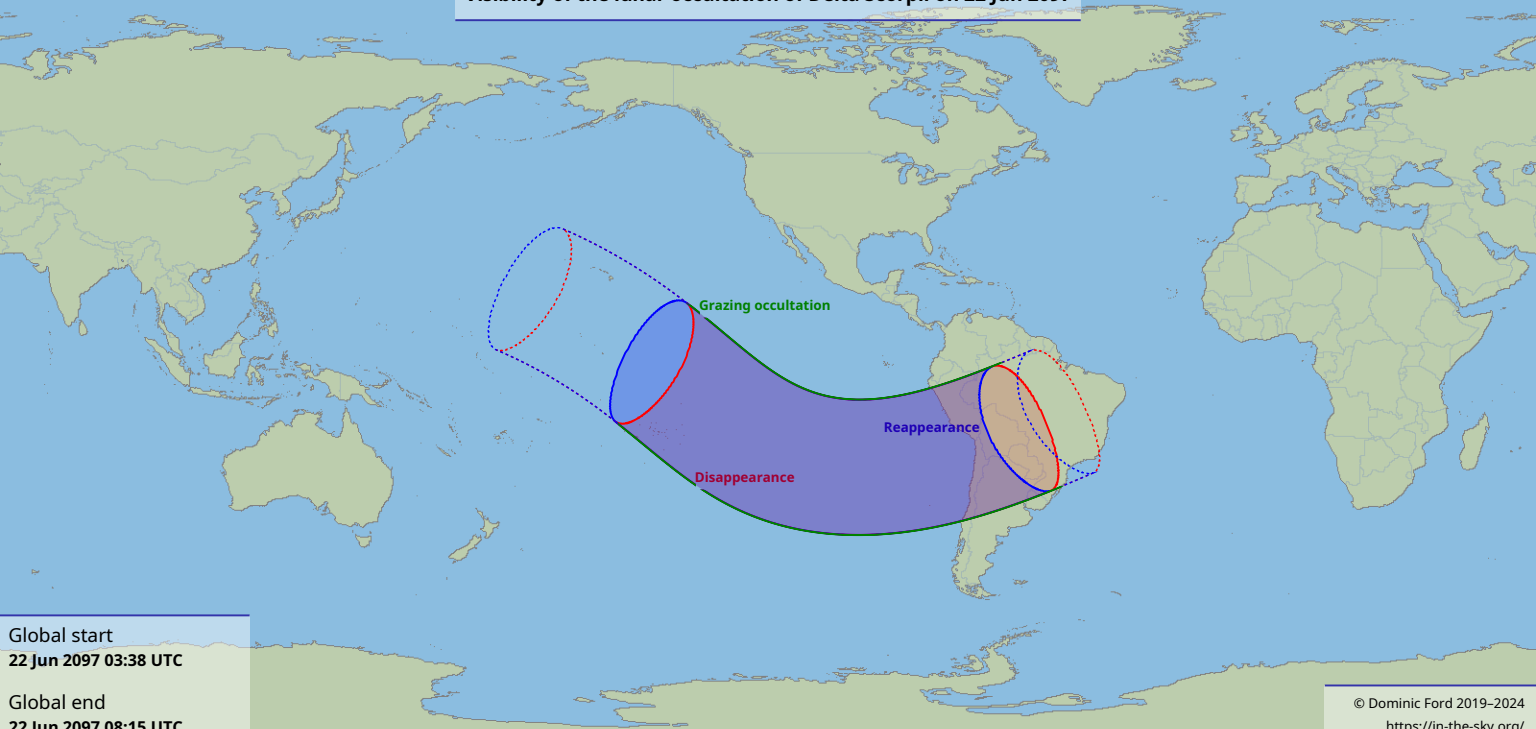

# Visibility of the lunar occultation of Delta Scorpii on 22 Jun 2017

Global start  
22 Jun 2017 03:38 UTC

Global end  
22 Jun 2017 08:15 UTC