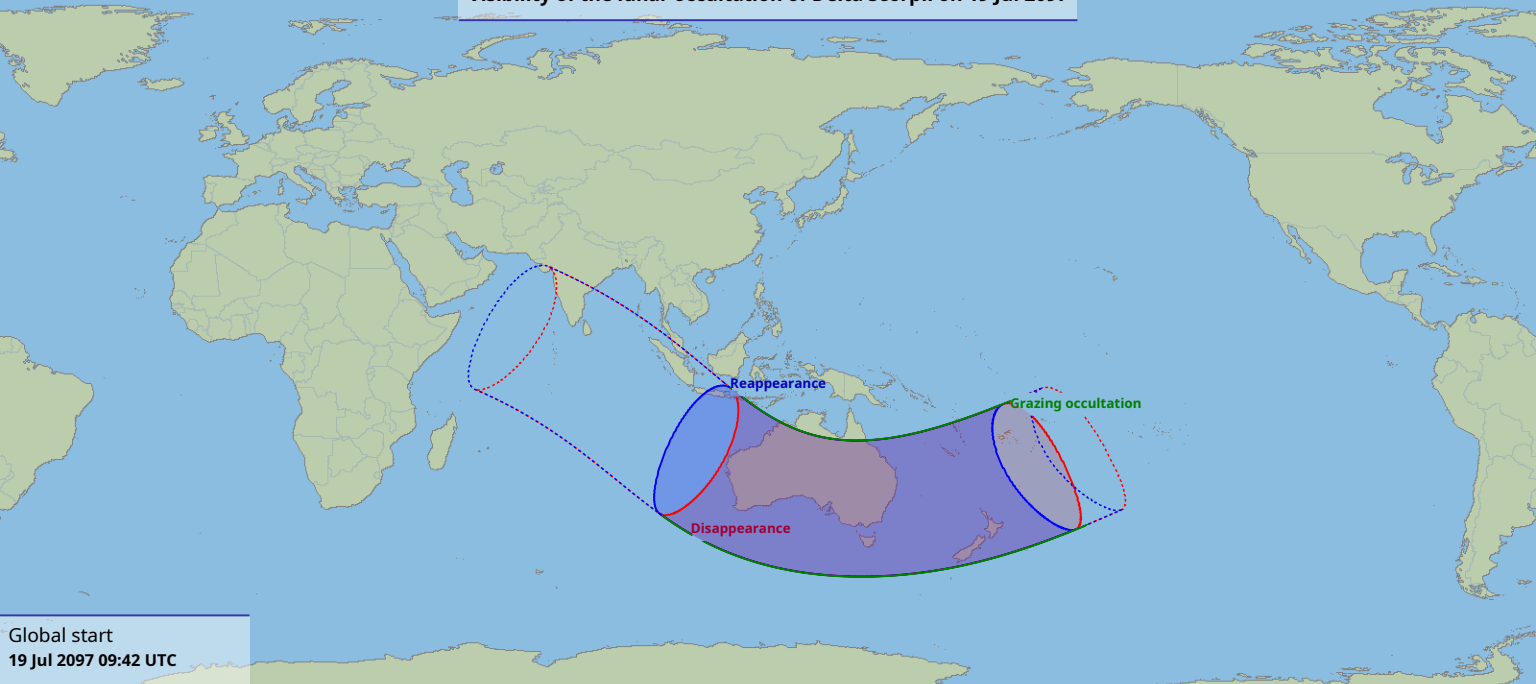

# Visibility of the lunar occultation of Delta Scorpii on 19 Jul 2007

Global start  
19 Jul 2007 09:42 UTC

Global end  
19 Jul 2007 14:19 UTC