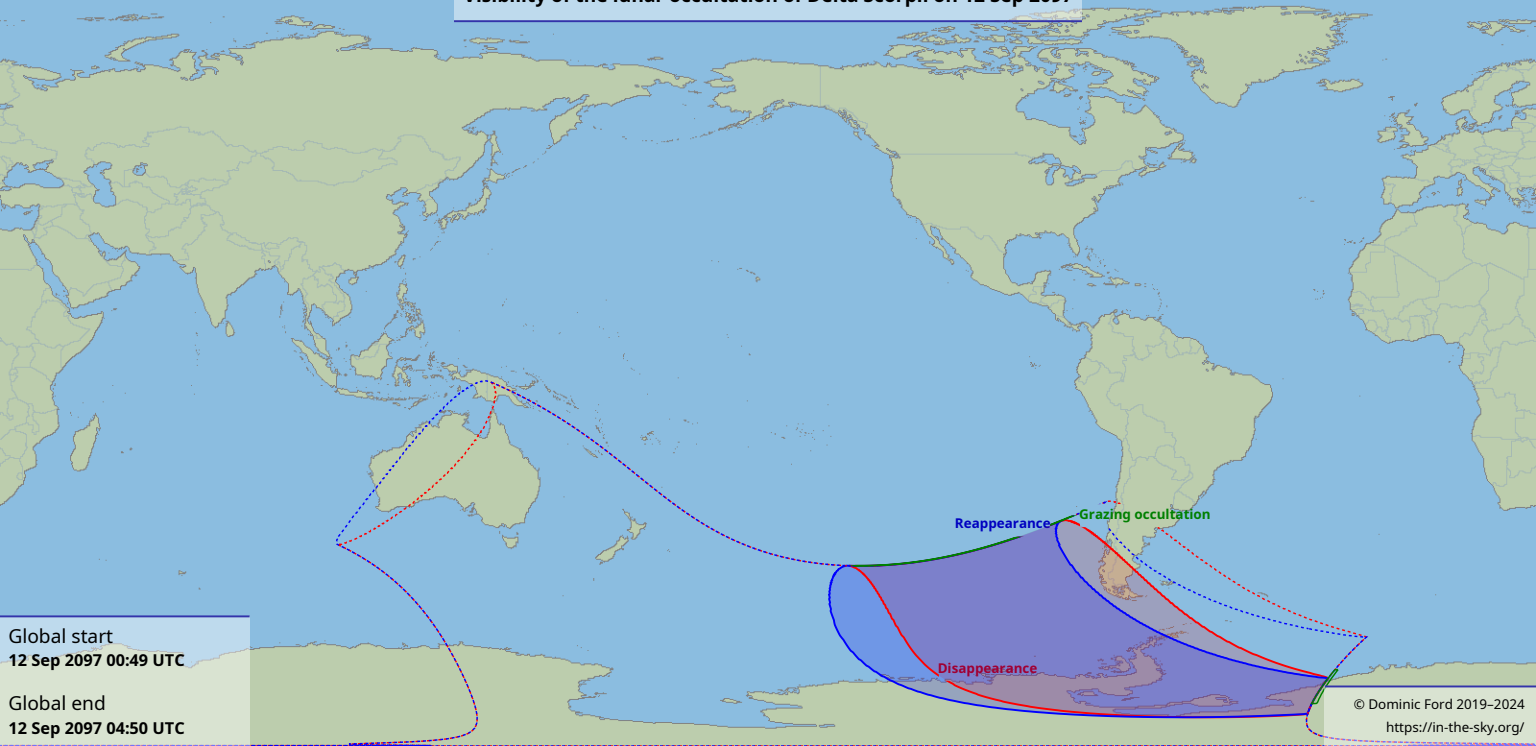

Visibility of the lunar occultation of Delta Scorpii on 12 Sep 2017

Global start
12 Sep 2017 00:49 UTC

Global end
12 Sep 2017 04:50 UTC