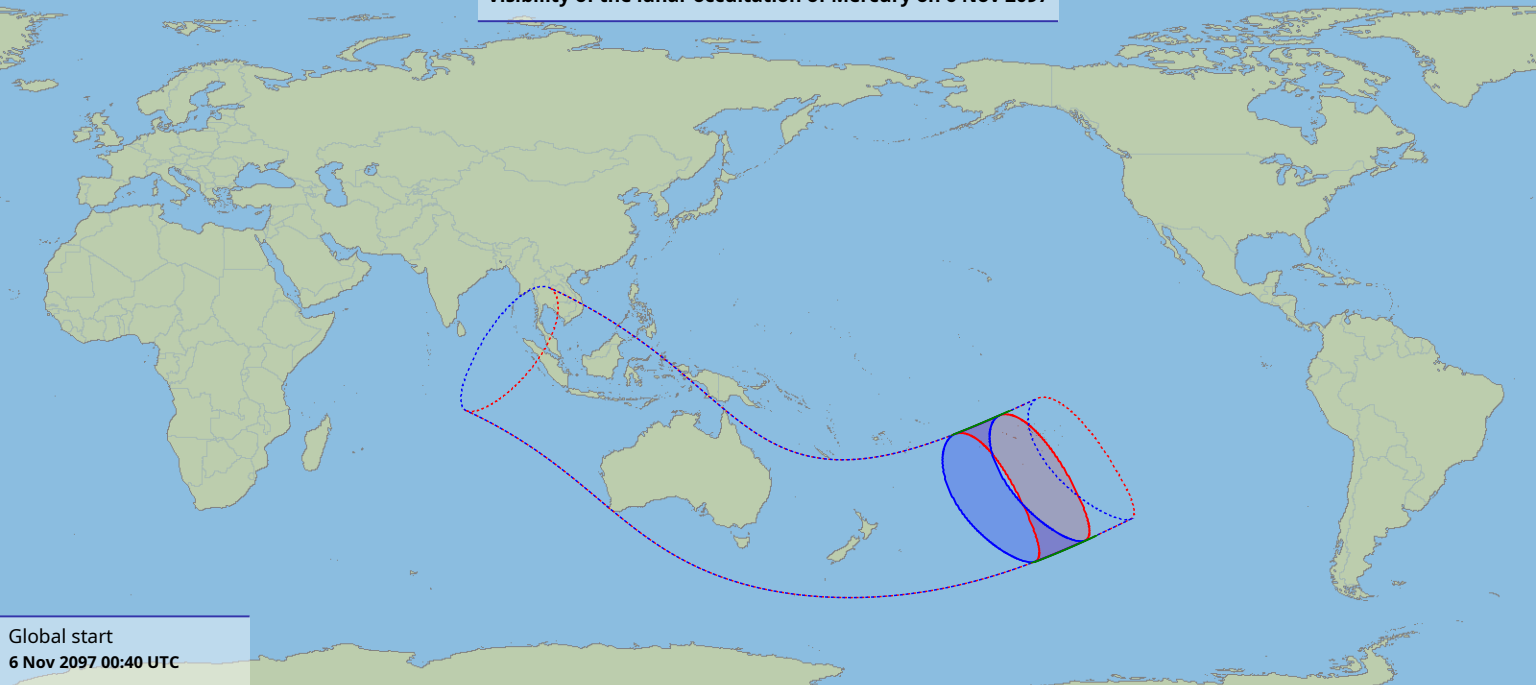

Visibility of the lunar occultation of Mercury on 6 Nov 2027

Global start
6 Nov 2027 00:40 UTC

Global end
6 Nov 2027 05:32 UTC