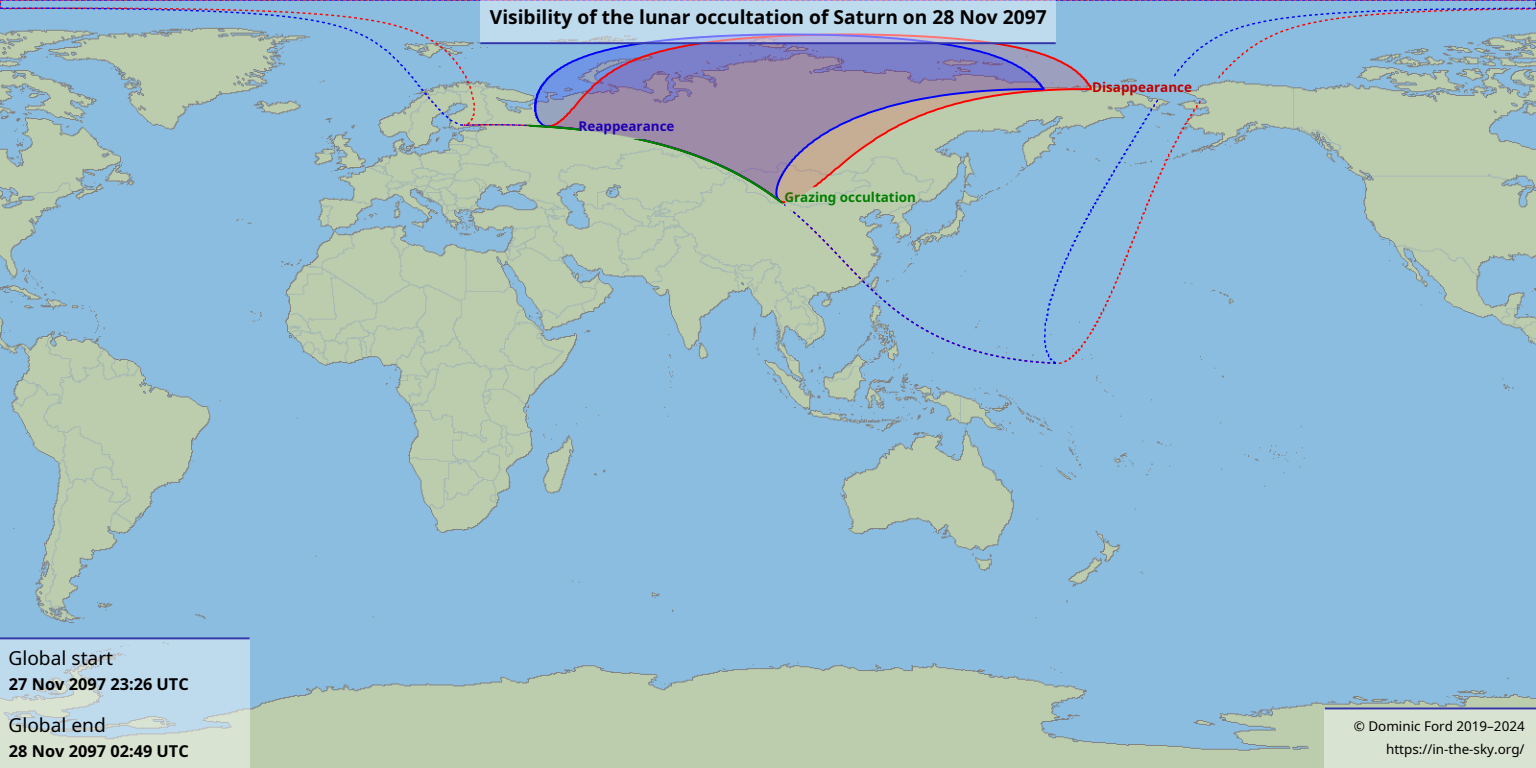

Visibility of the lunar occultation of Saturn on 28 Nov 2007

Global start
27 Nov 2007 23:26 UTC

Global end
28 Nov 2007 02:49 UTC