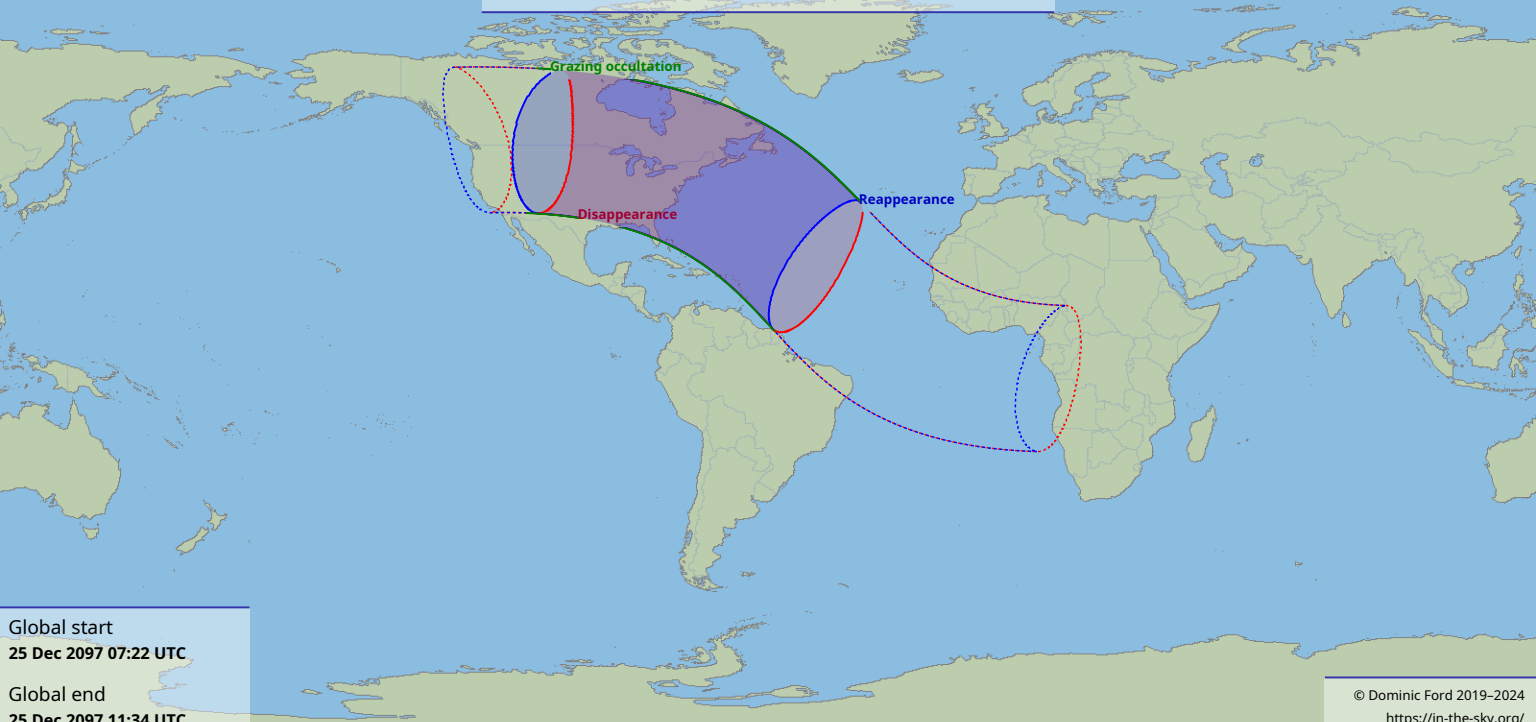

# Visibility of the lunar occultation of Saturn on 25 Dec 2007

Global start  
25 Dec 2007 07:22 UTC

Global end  
25 Dec 2007 11:34 UTC