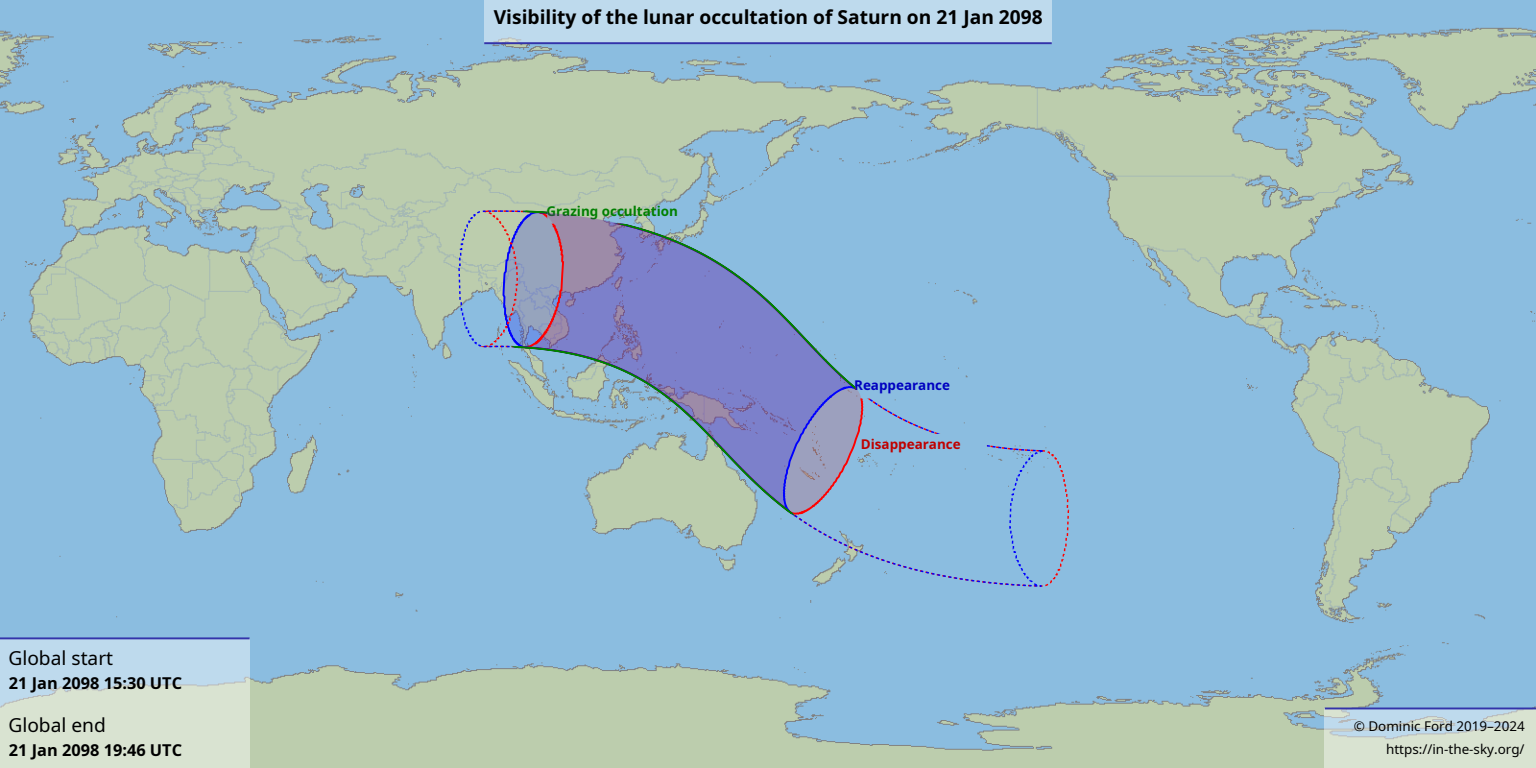

# Visibility of the lunar occultation of Saturn on 21 Jan 2098

Global start  
21 Jan 2098 15:30 UTC

Global end  
21 Jan 2098 19:46 UTC