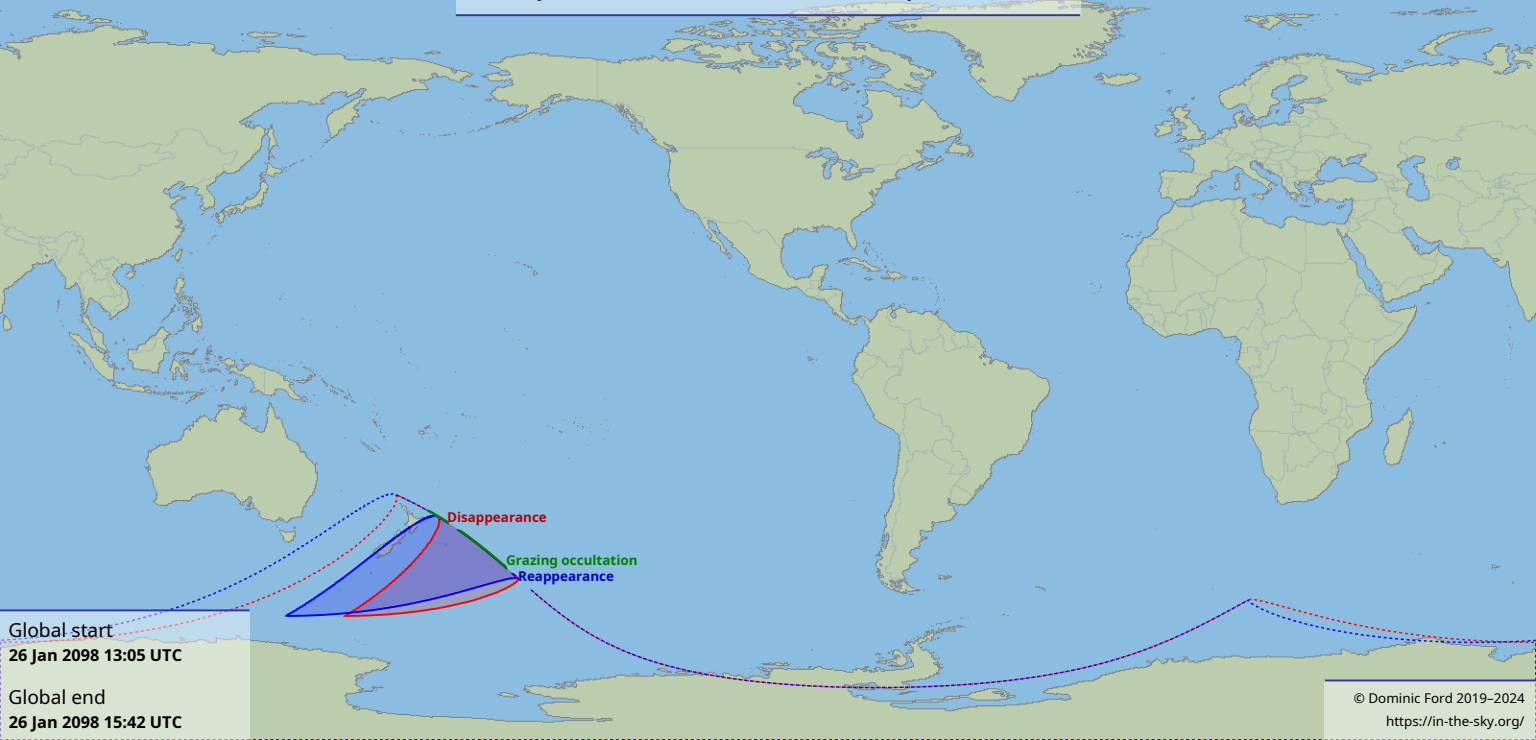

Visibility of the lunar occultation of Delta Scorpii on 26 Jan 2098

Global start
26 Jan 2098 13:05 UTC

Global end
26 Jan 2098 15:42 UTC

Disappearance

Grazing occultation
Reappearance