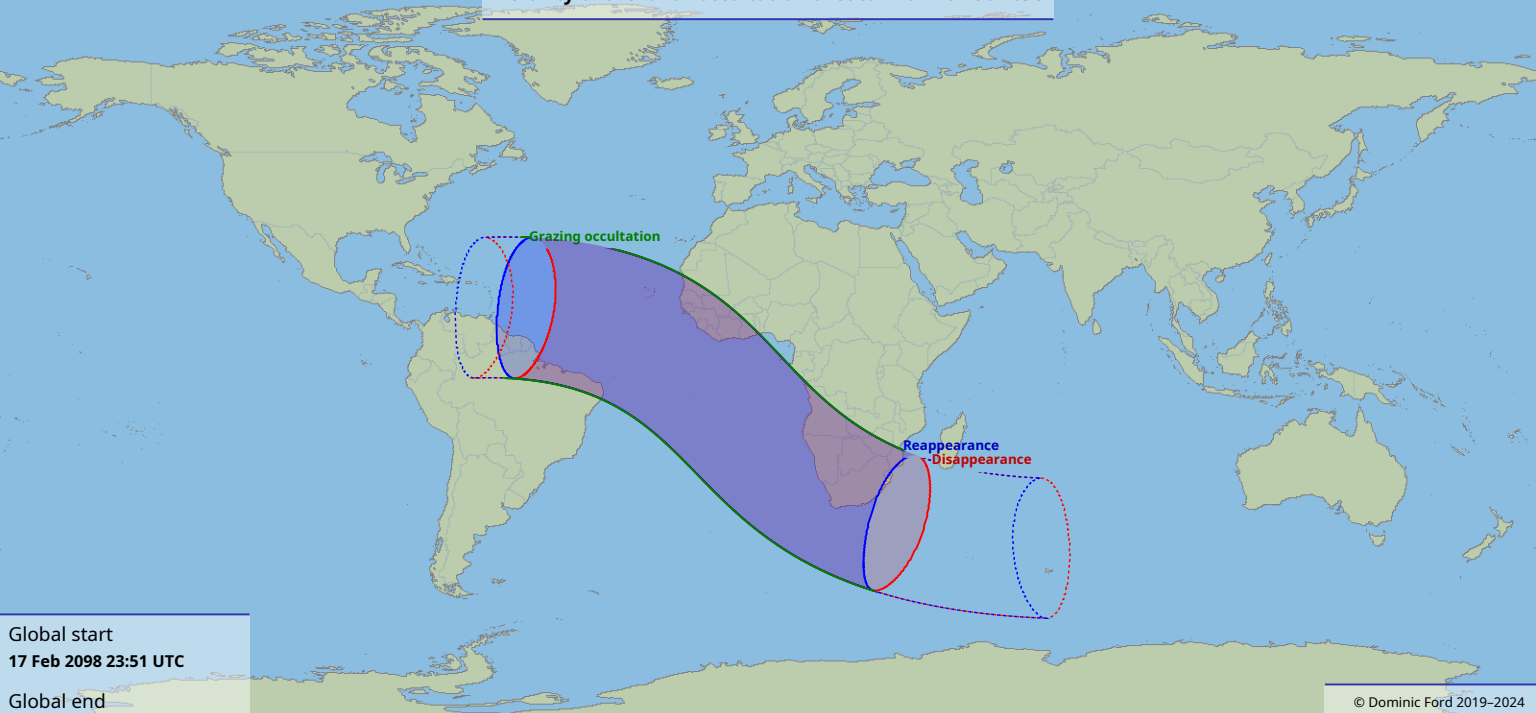

Visibility of the lunar occultation of Saturn on 18 Feb 2008

Global start
17 Feb 2008 23:51 UTC

Global end
18 Feb 2008 03:57 UTC