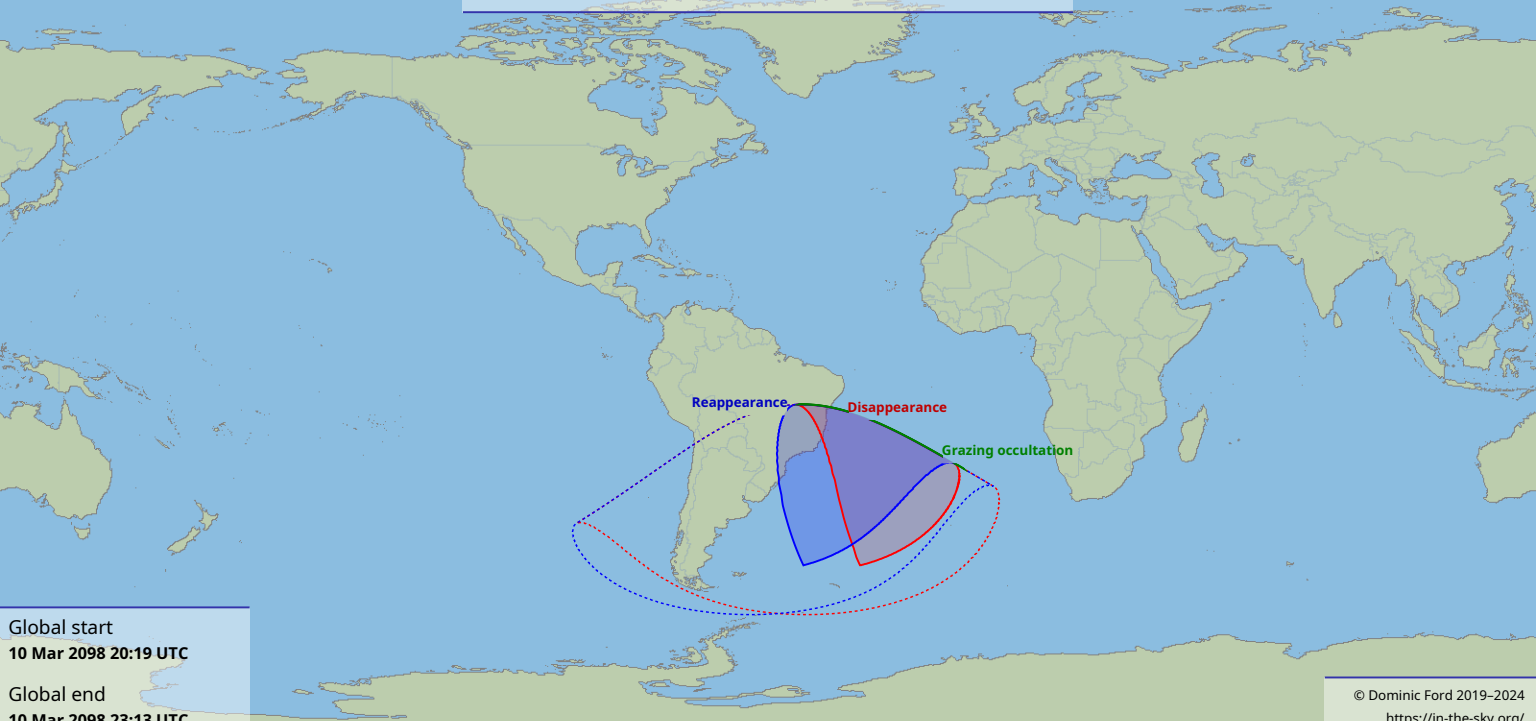

# Visibility of the lunar occultation of Beta Tauri on 10 Mar 2098

Global start  
10 Mar 2098 20:19 UTC

Global end  
10 Mar 2098 23:13 UTC