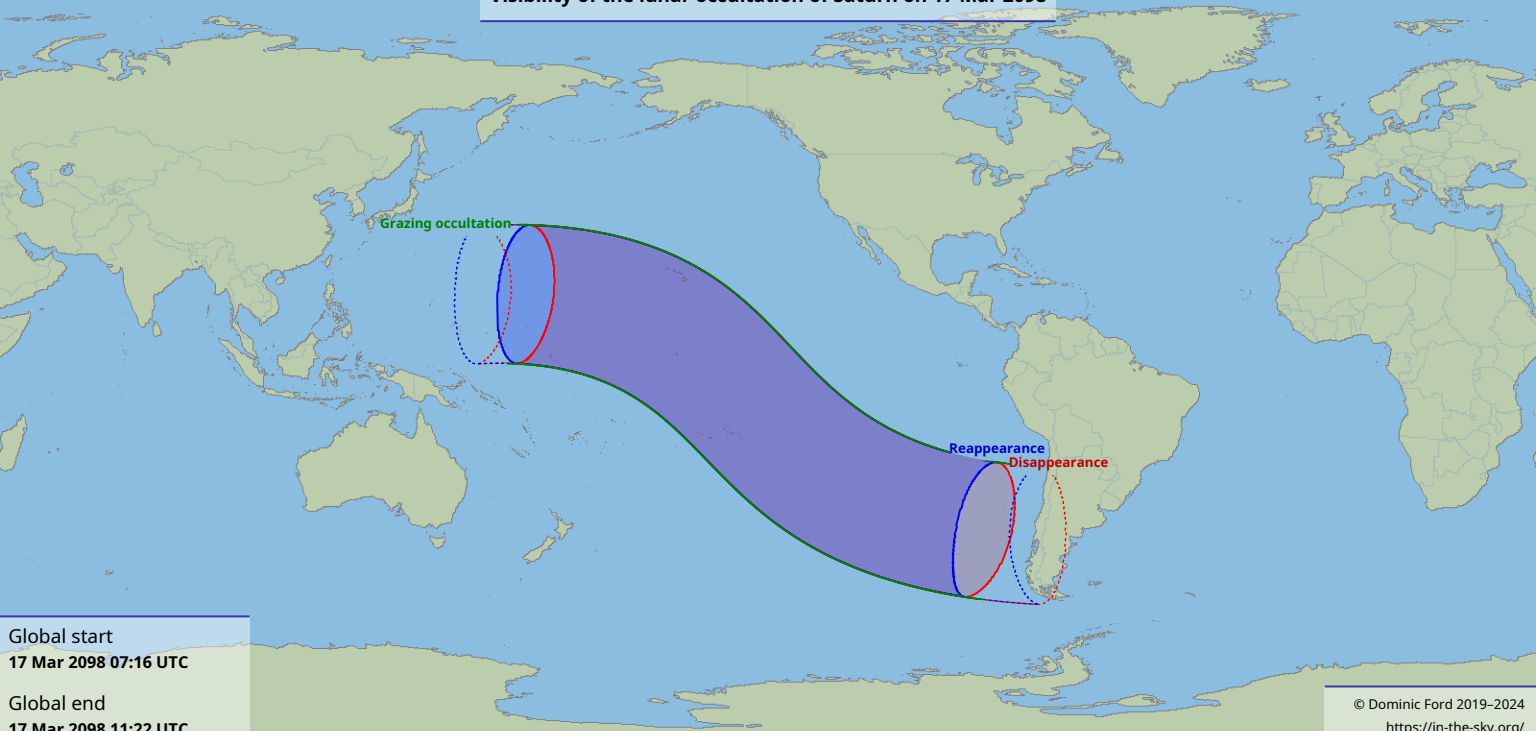

Visibility of the lunar occultation of Saturn on 17 Mar 2008

Global start
17 Mar 2008 07:16 UTC

Global end
17 Mar 2008 11:22 UTC