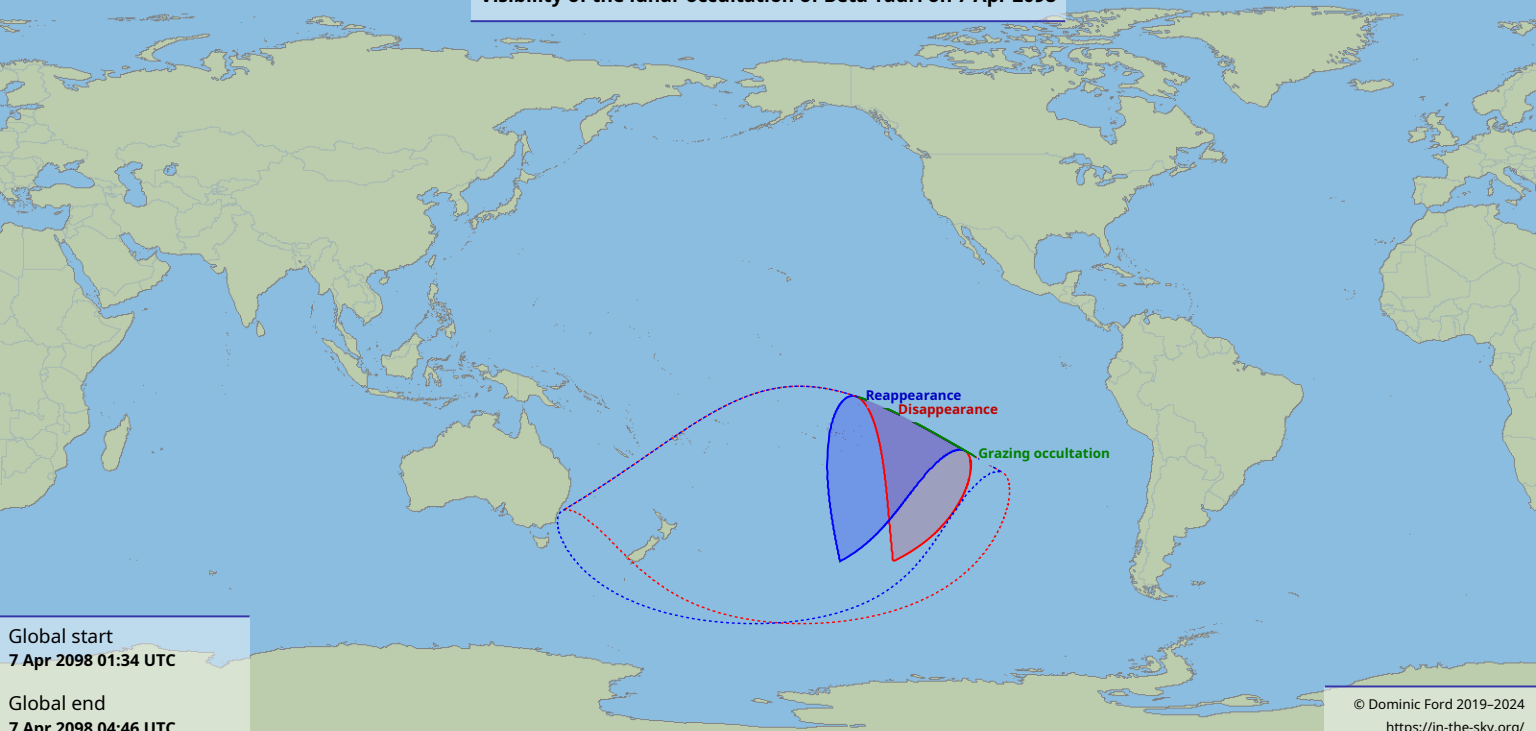

Visibility of the lunar occultation of Beta Tauri on 7 Apr 2098

Global start
7 Apr 2098 01:34 UTC

Global end
7 Apr 2098 04:46 UTC