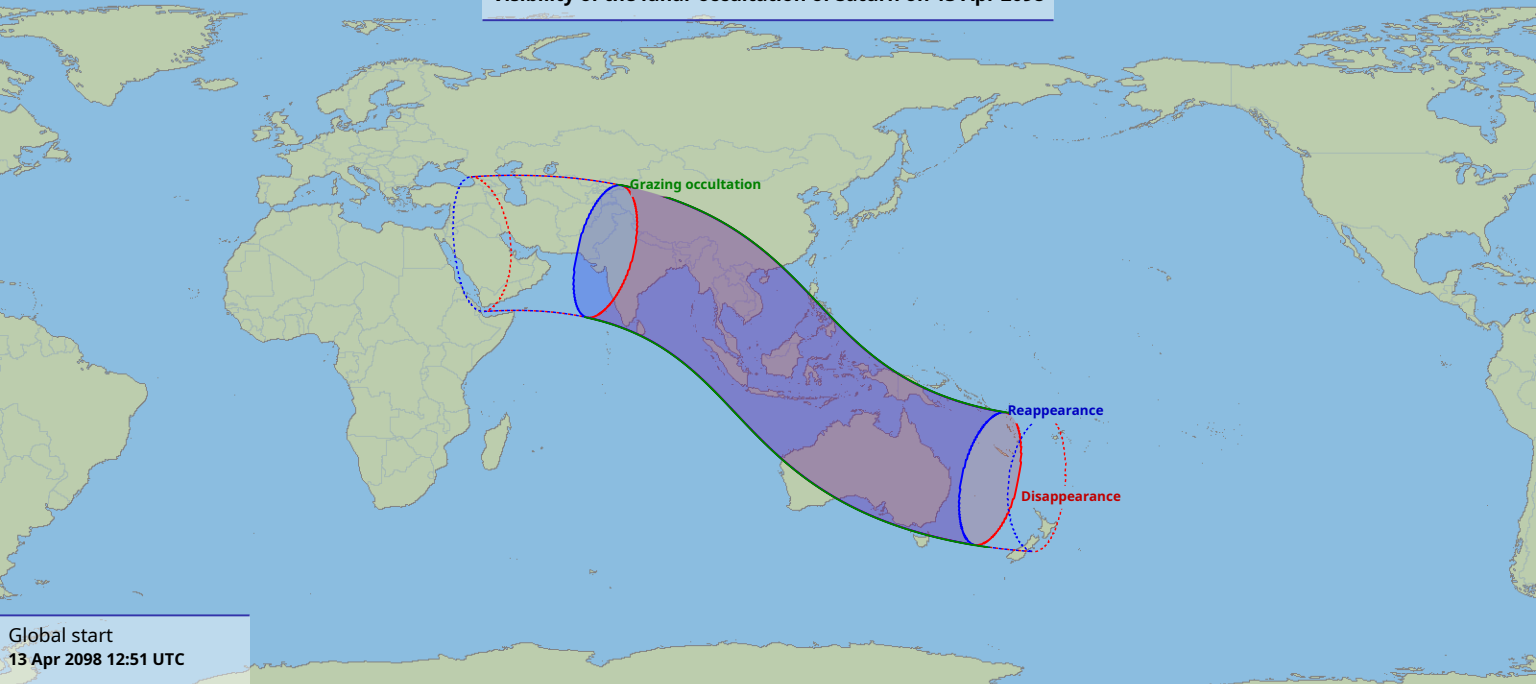

Visibility of the lunar occultation of Saturn on 13 Apr 2008

Global start
13 Apr 2008 12:51 UTC

Global end
13 Apr 2008 17:04 UTC