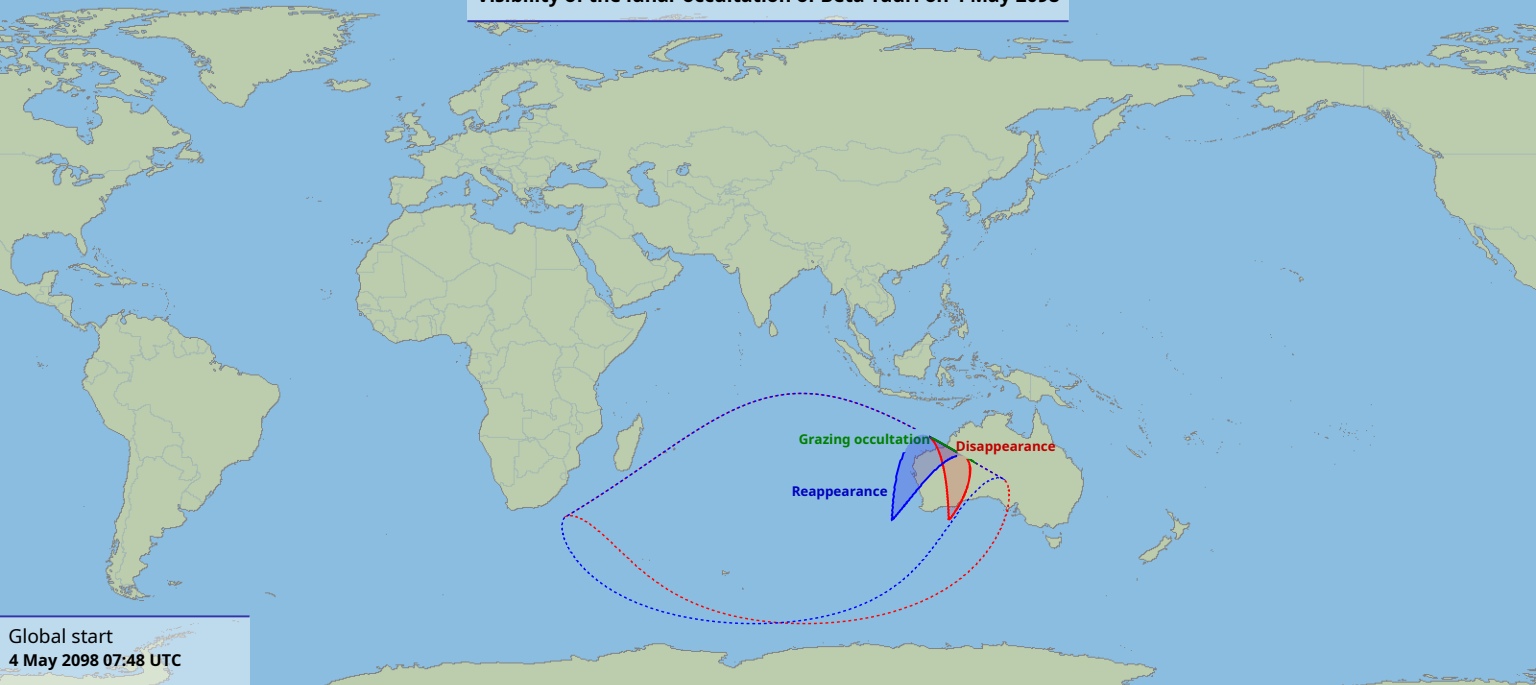

Visibility of the lunar occultation of Beta Tauri on 4 May 2098

Global start
4 May 2098 07:48 UTC

Global end
4 May 2098 10:53 UTC