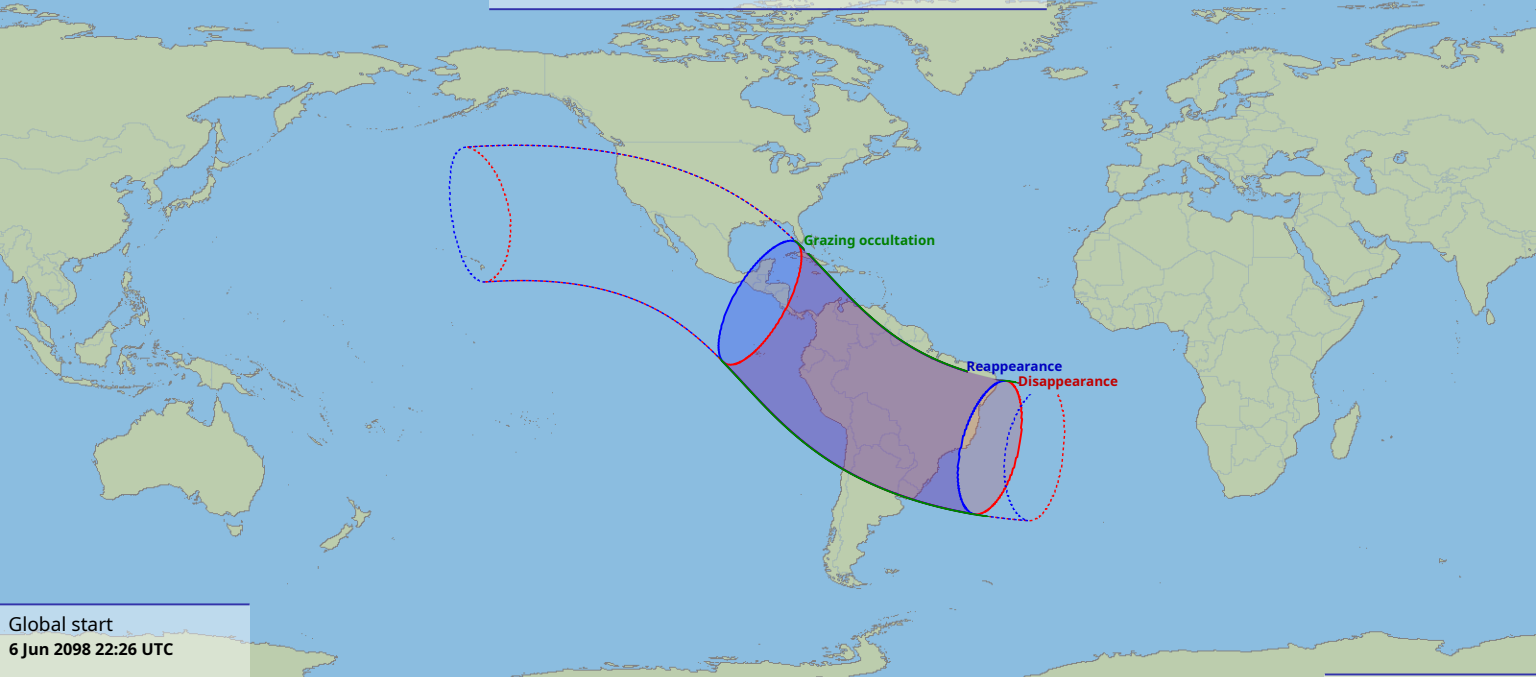

# Visibility of the lunar occultation of Saturn on 7 Jun 2098

Global start  
6 Jun 2098 22:26 UTC

Global end  
7 Jun 2098 02:44 UTC