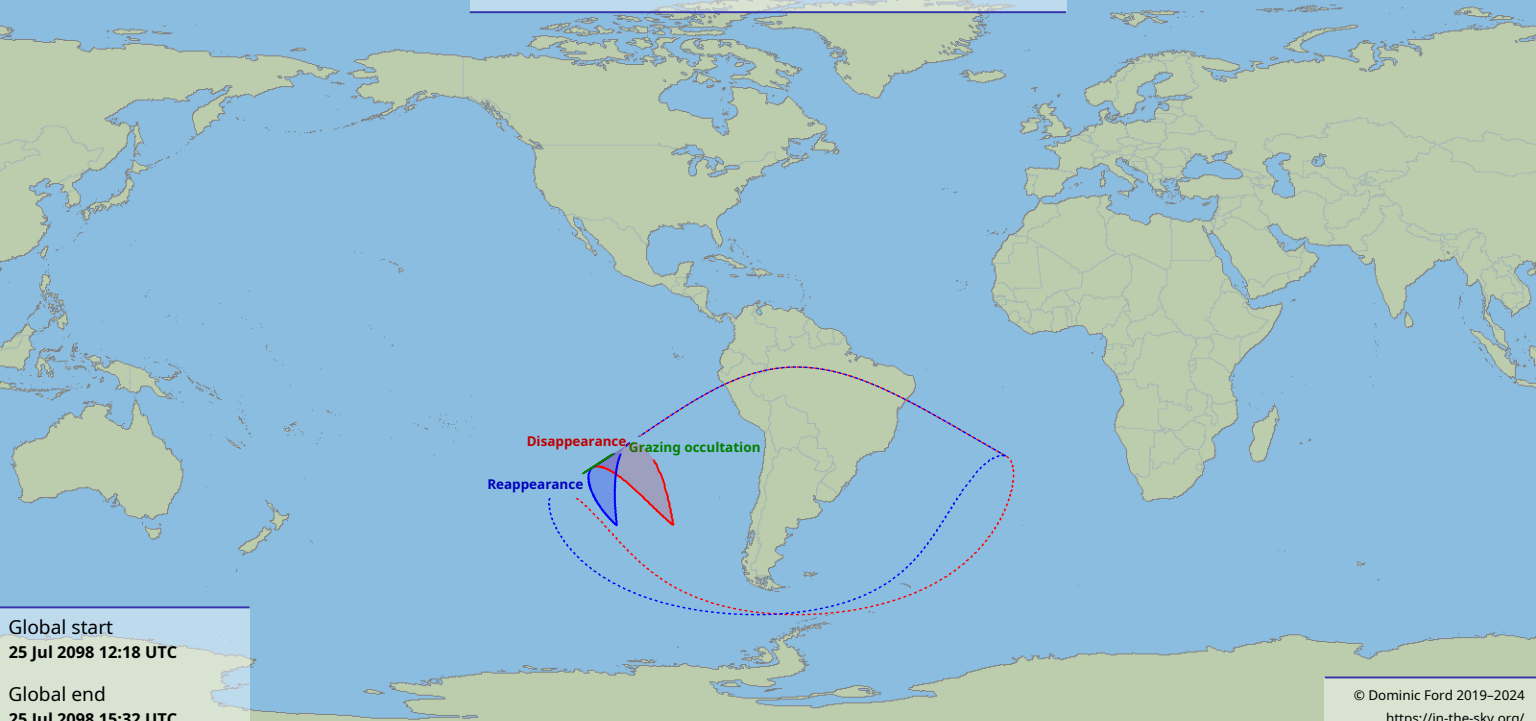

Visibility of the lunar occultation of Beta Tauri on 25 Jul 2008

Global start
25 Jul 2008 12:18 UTC

Global end
25 Jul 2008 15:32 UTC