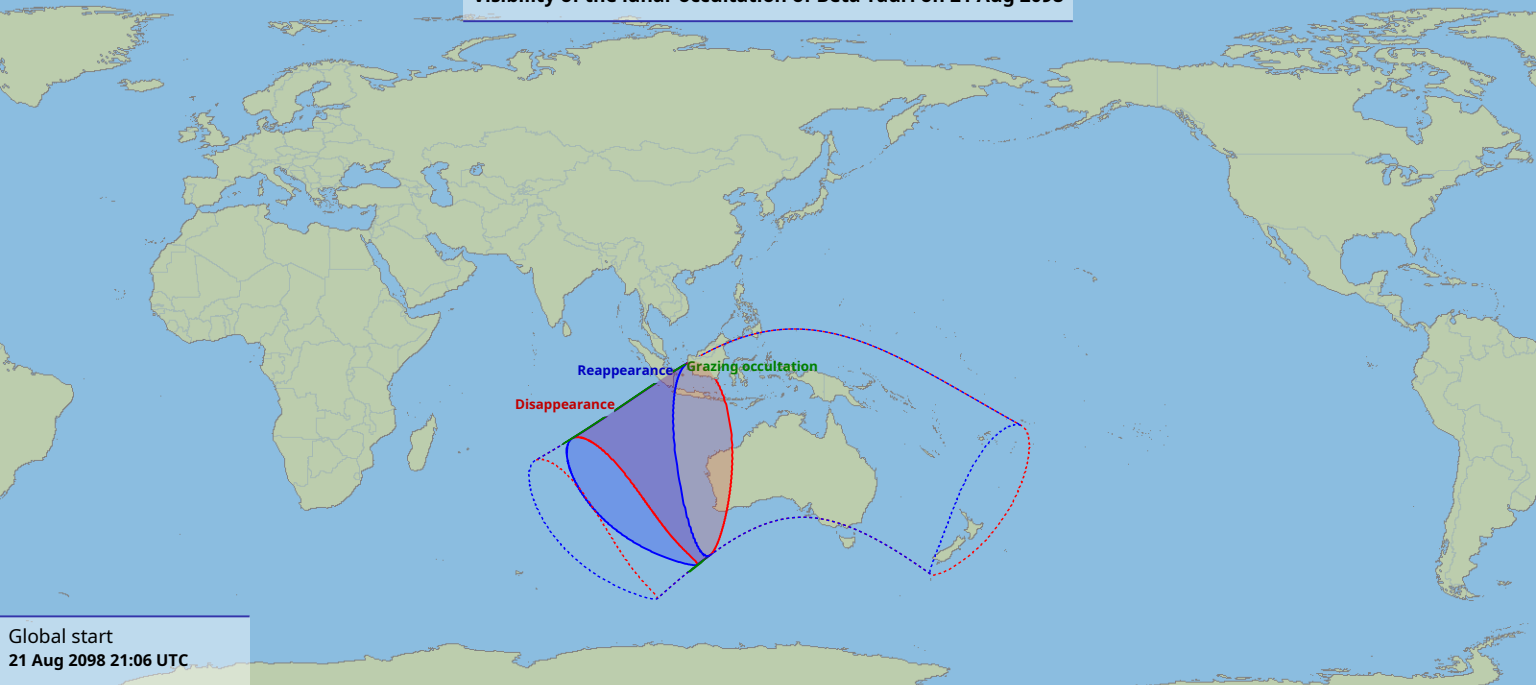

# Visibility of the lunar occultation of Beta Tauri on 21 Aug 2098

Global start  
21 Aug 2098 21:06 UTC

Global end  
22 Aug 2098 00:47 UTC