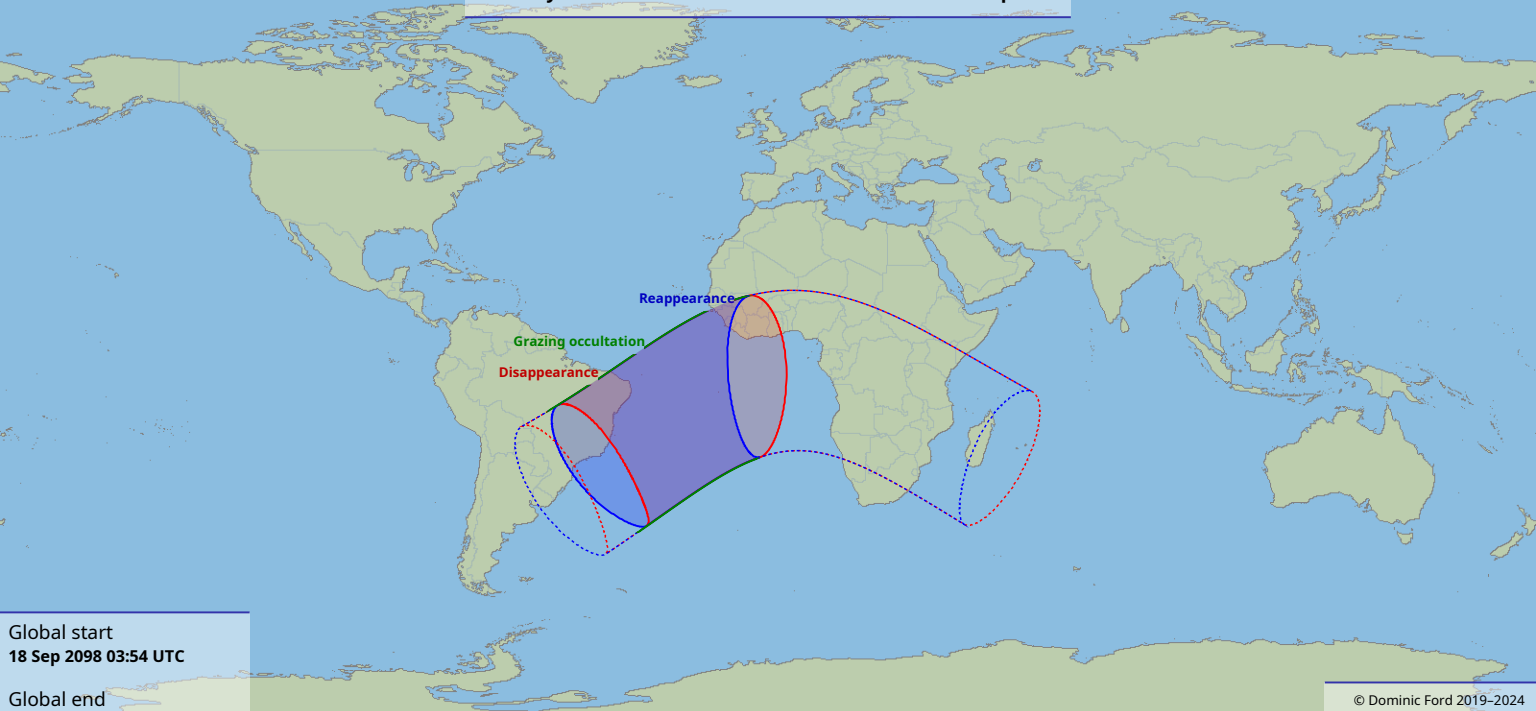

# Visibility of the lunar occultation of Beta Tauri on 18 Sep 2098

Global start  
18 Sep 2098 03:54 UTC

Global end  
18 Sep 2098 07:52 UTC