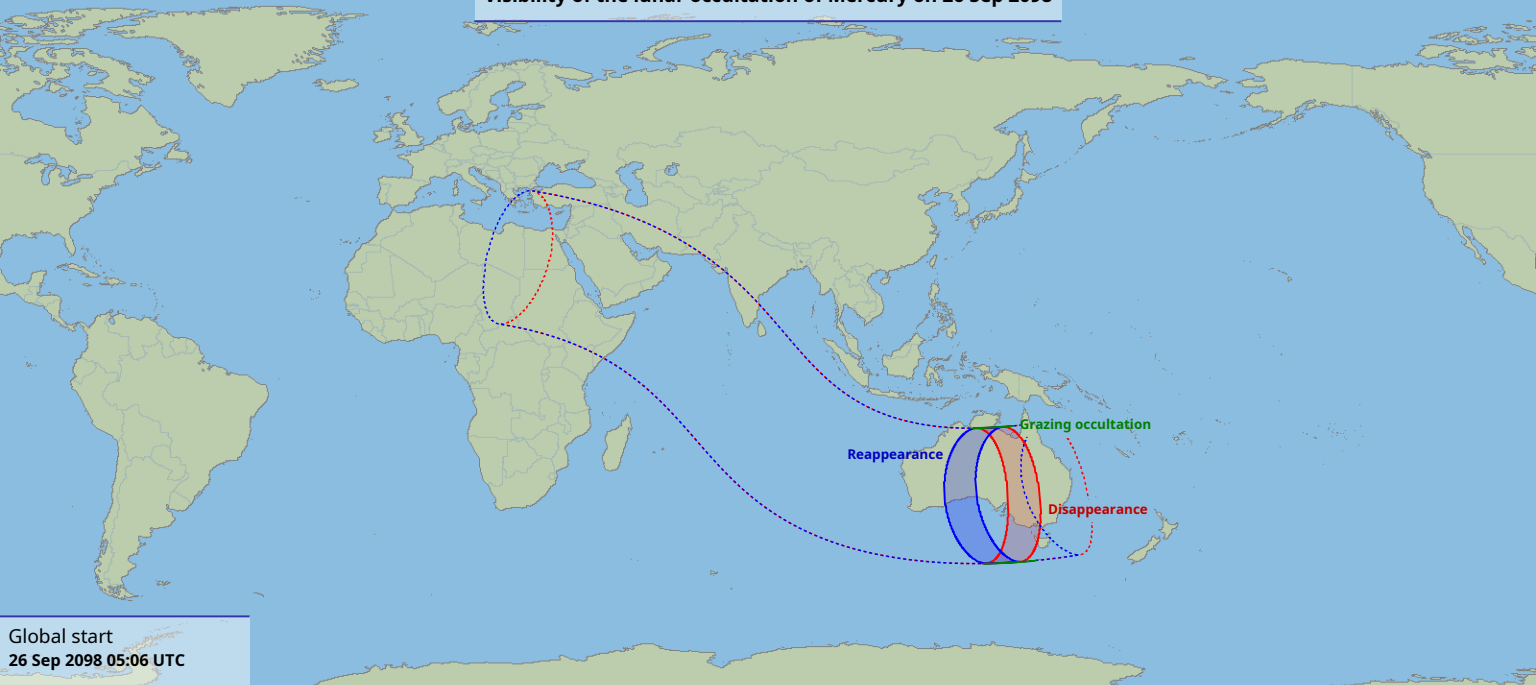

Visibility of the lunar occultation of Mercury on 26 Sep 2098

Global start
26 Sep 2098 05:06 UTC

Global end
26 Sep 2098 09:47 UTC

Reappearance

Grazing occultation

Disappearance