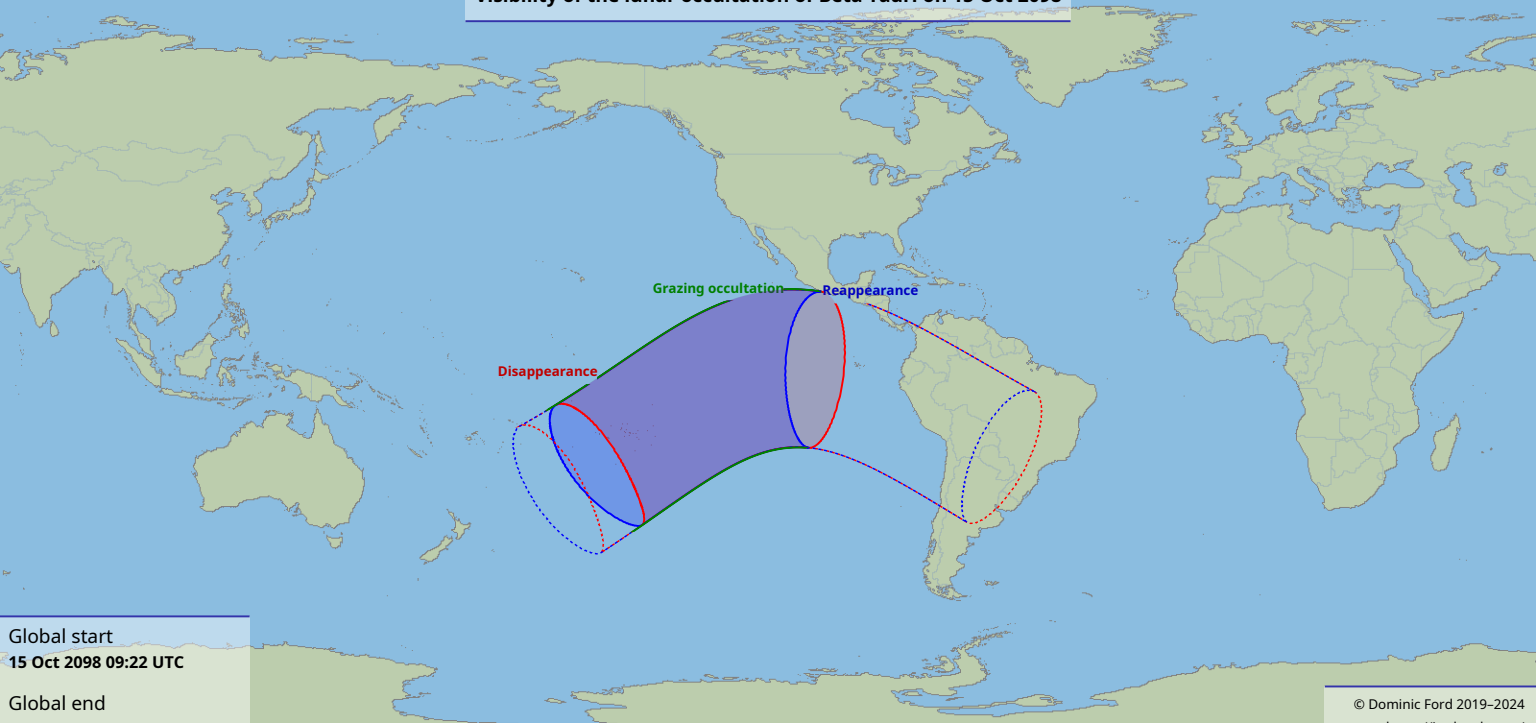

Visibility of the lunar occultation of Beta Tauri on 15 Oct 2098

Global start
15 Oct 2098 09:22 UTC

Global end
15 Oct 2098 13:23 UTC