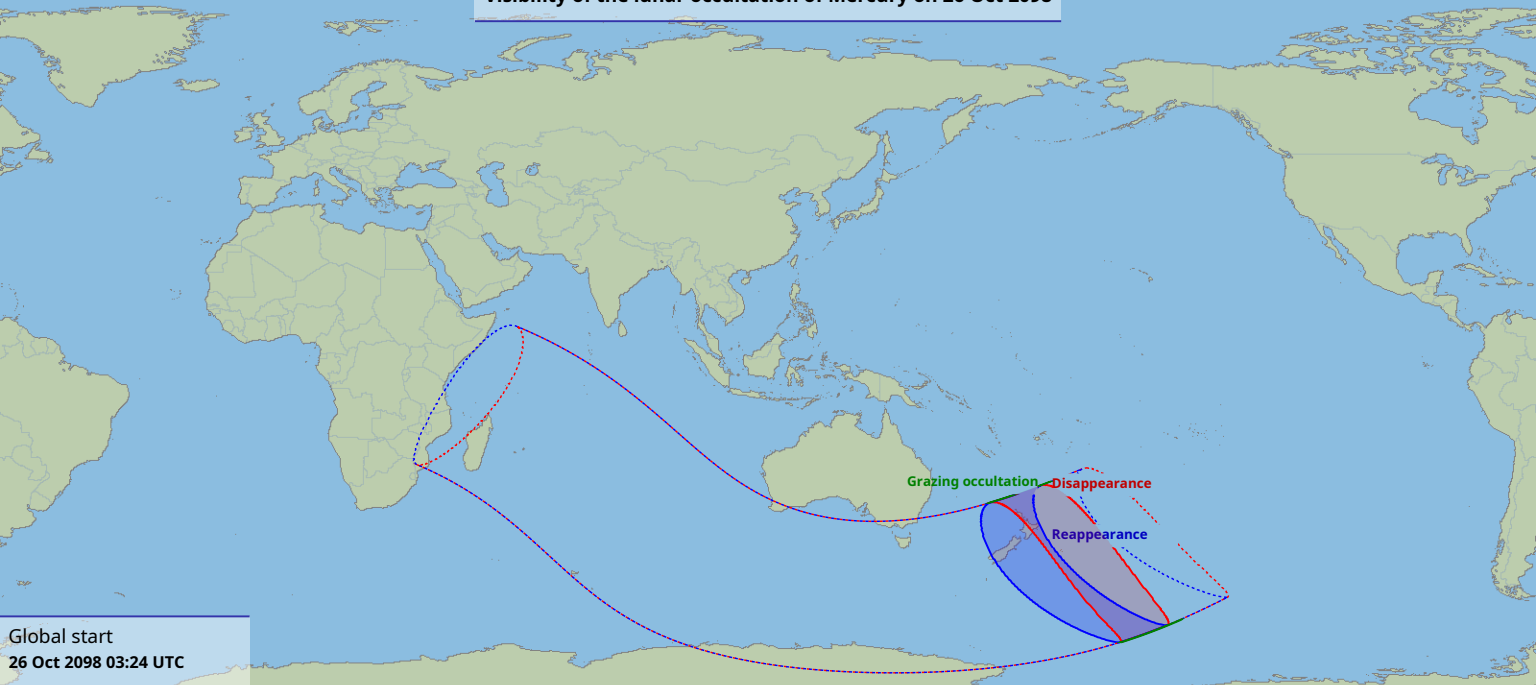

Visibility of the lunar occultation of Mercury on 26 Oct 2098

Global start
26 Oct 2098 03:24 UTC

Global end
26 Oct 2098 07:37 UTC