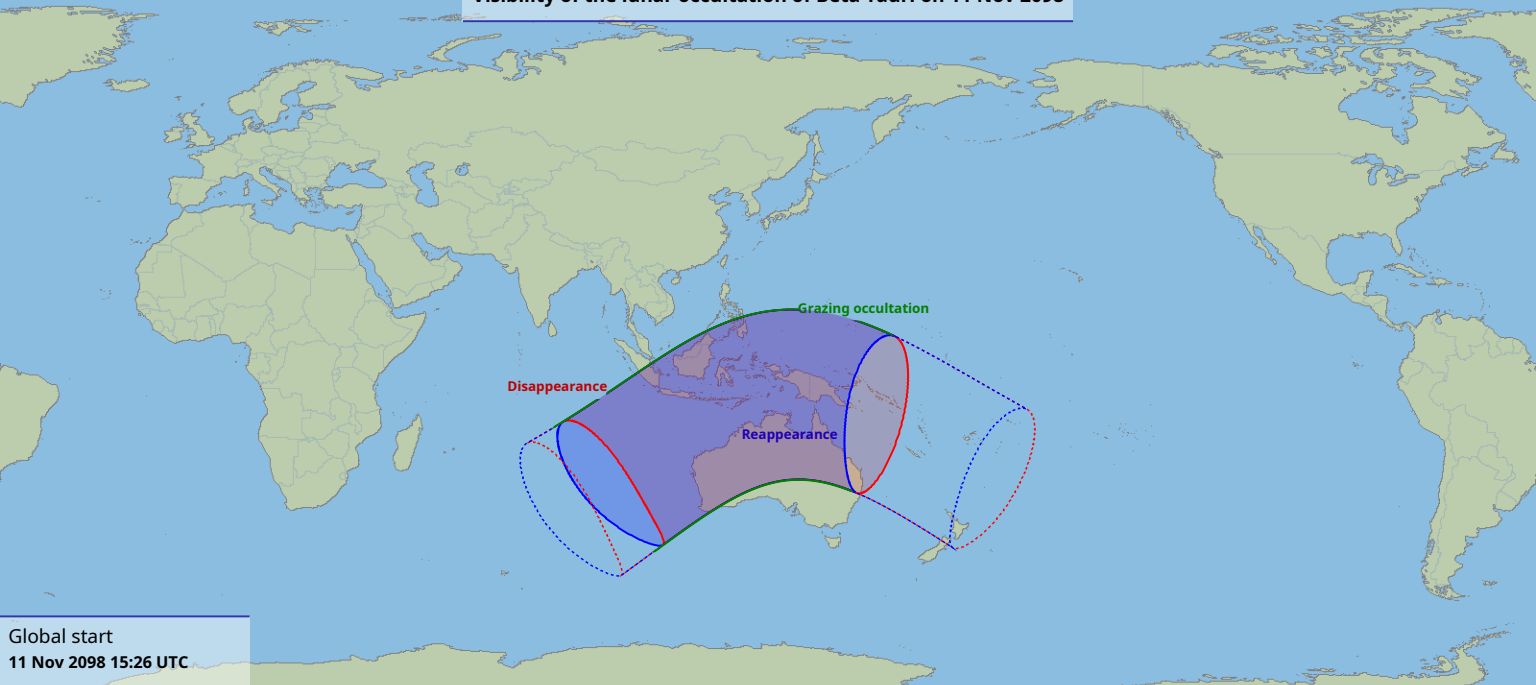

Visibility of the lunar occultation of Beta Tauri on 11 Nov 2098

Global start
11 Nov 2098 15:26 UTC

Global end
11 Nov 2098 19:17 UTC