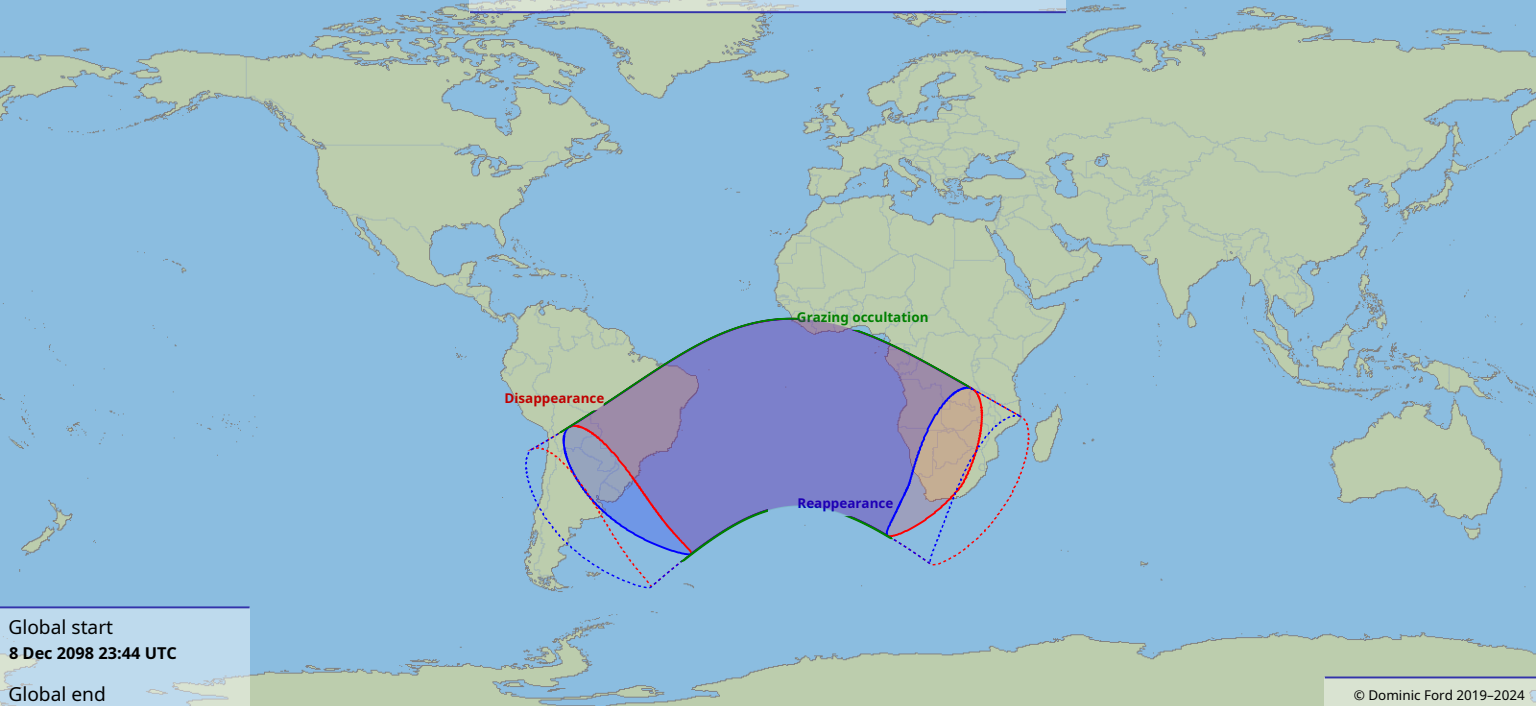

Visibility of the lunar occultation of Beta Tauri on 9 Dec 2008

Global start
8 Dec 2008 23:44 UTC

Global end
9 Dec 2008 03:24 UTC