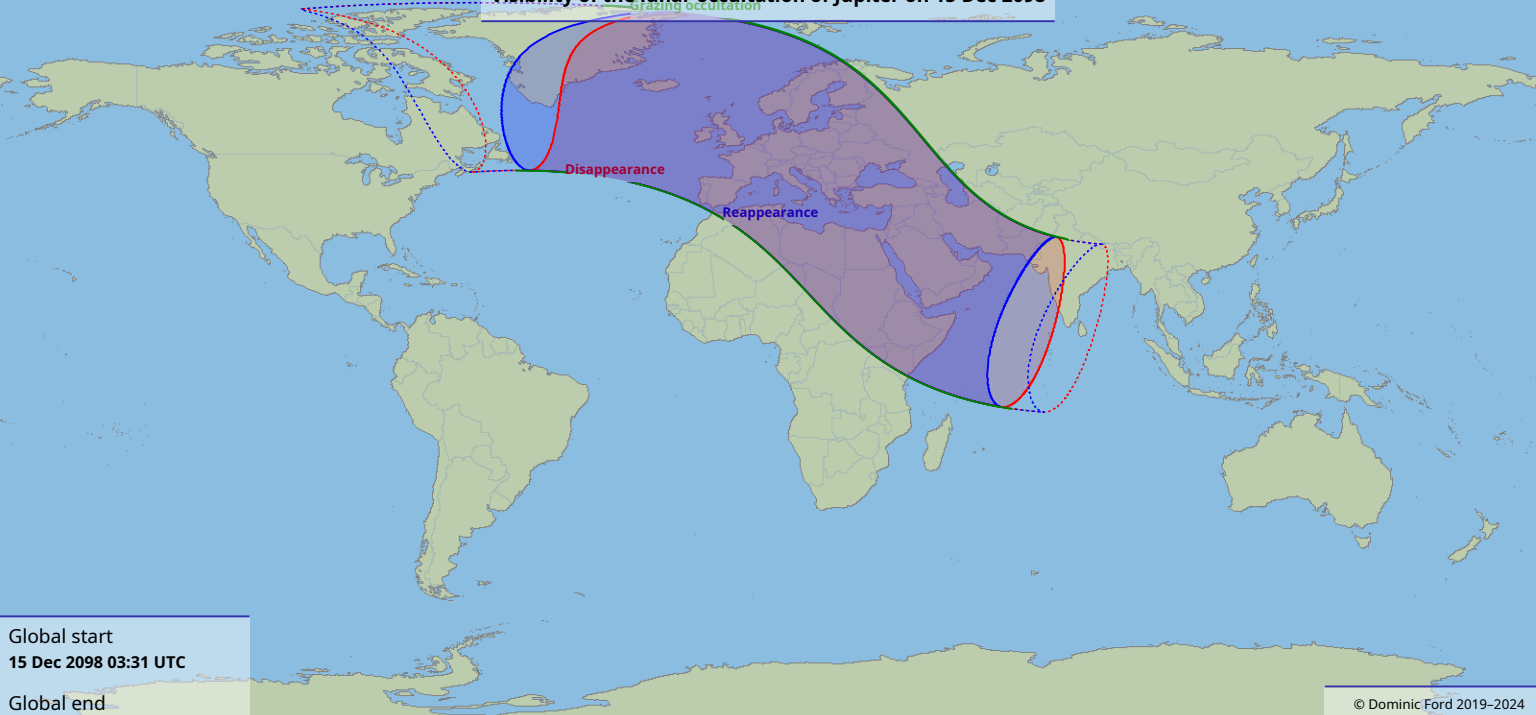

# Visibility of the lunar occultation of Jupiter on 15 Dec 2098

Global start  
15 Dec 2098 03:31 UTC

Global end  
15 Dec 2098 07:22 UTC