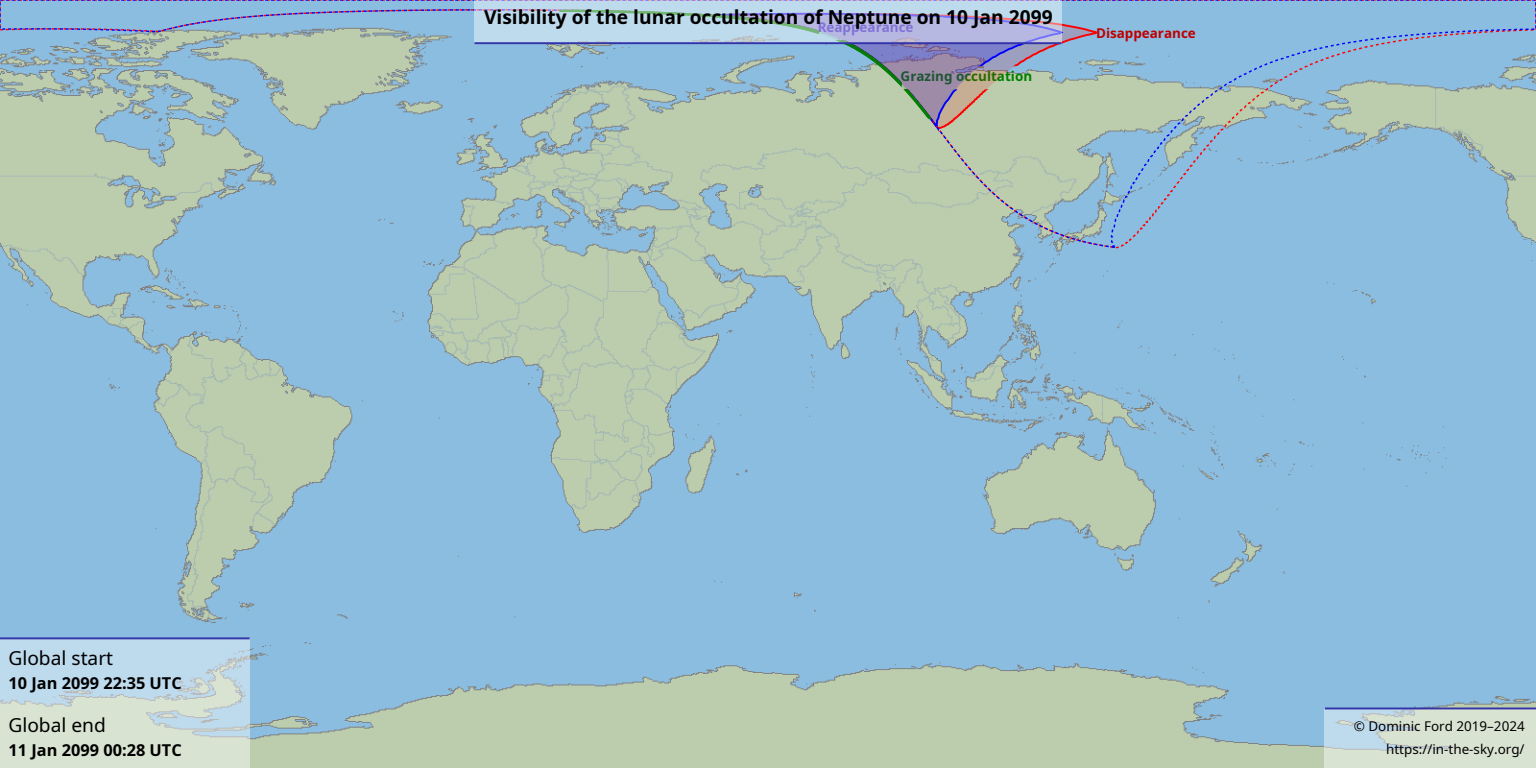

# Visibility of the lunar occultation of Neptune on 10 Jan 2099

reappearance

Disappearance

Grazing occultation

Global start  
10 Jan 2099 22:35 UTC

Global end  
11 Jan 2099 00:28 UTC