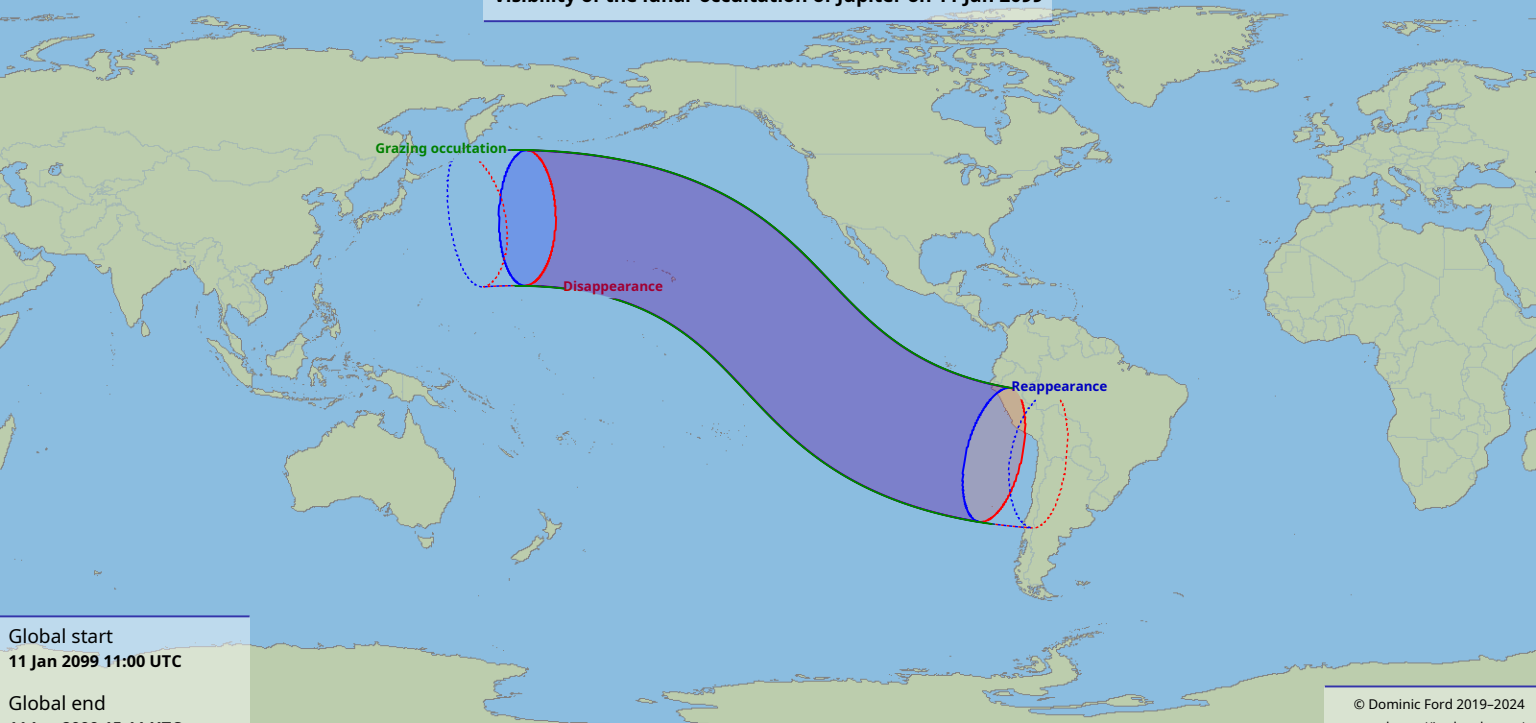

# Visibility of the lunar occultation of Jupiter on 11 Jan 2099

Global start  
11 Jan 2099 11:00 UTC

Global end  
11 Jan 2099 15:11 UTC