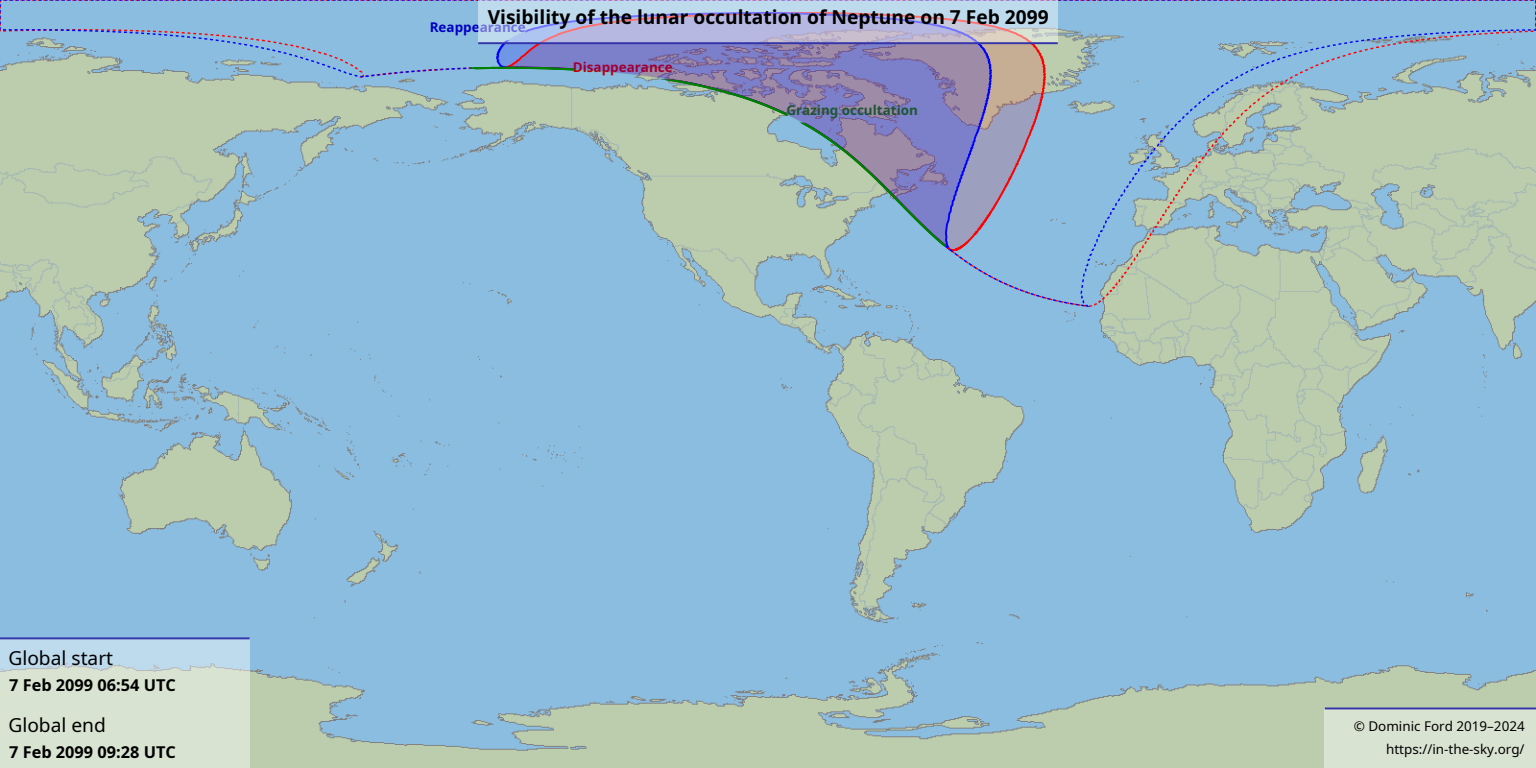

Visibility of the lunar occultation of Neptune on 7 Feb 2099

Global start
7 Feb 2099 06:54 UTC

Global end
7 Feb 2099 09:28 UTC