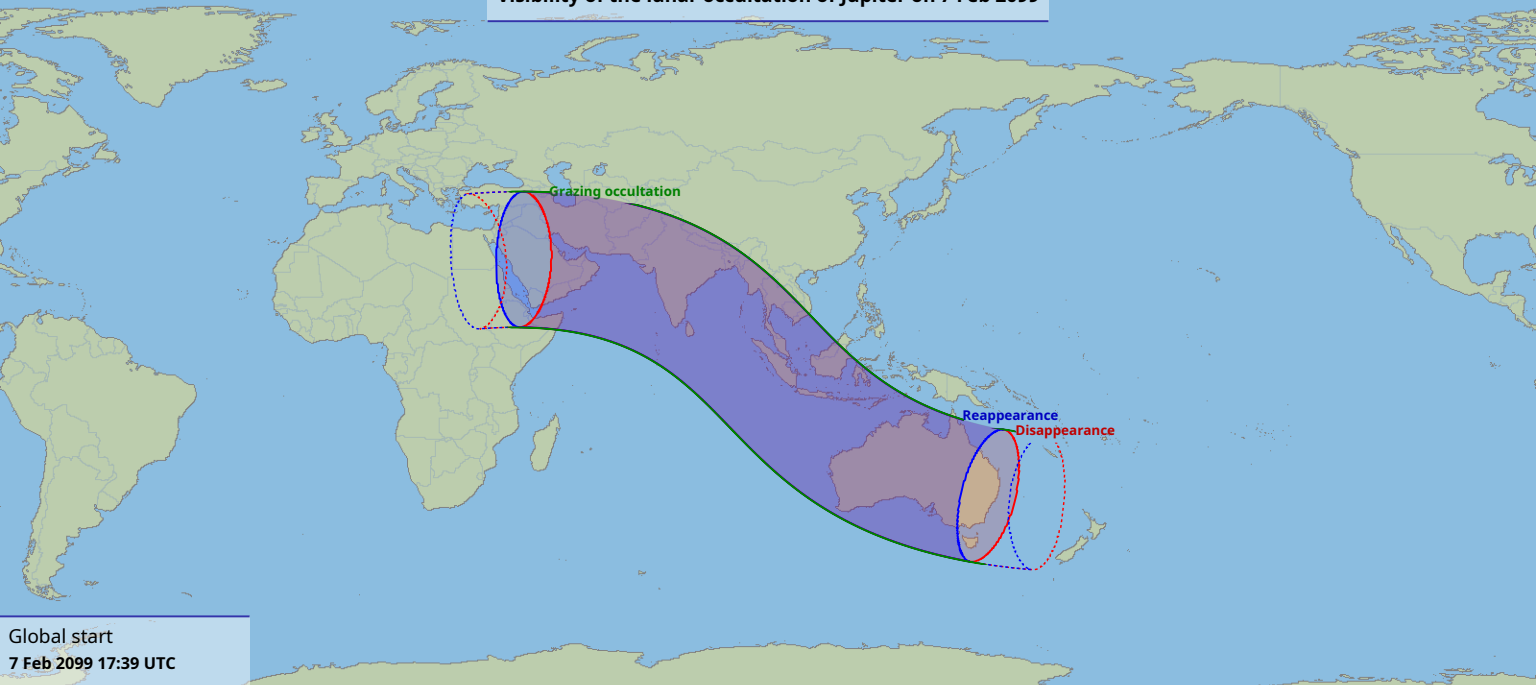

Visibility of the lunar occultation of Jupiter on 7 Feb 2009

Global start
7 Feb 2009 17:39 UTC

Global end
7 Feb 2009 21:44 UTC