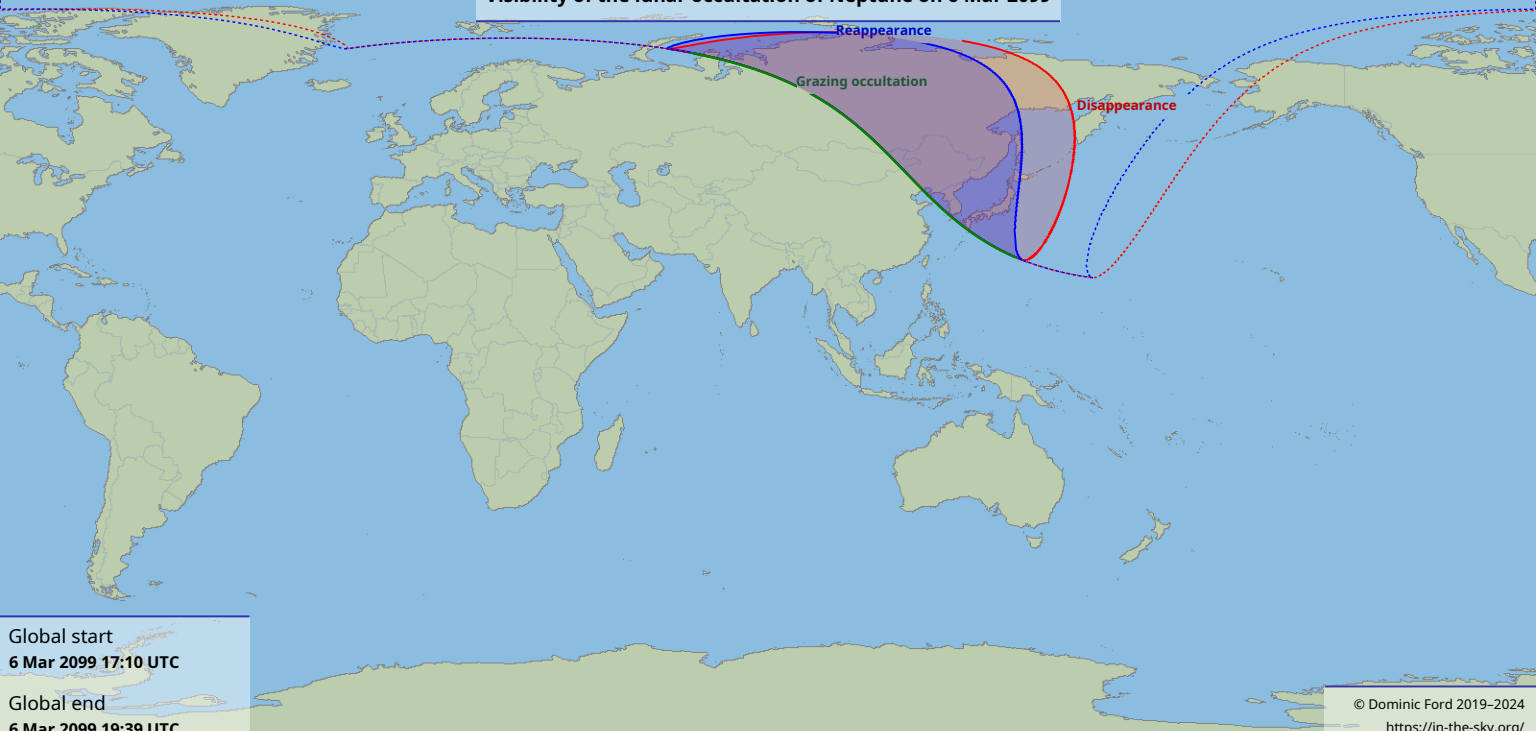

Visibility of the lunar occultation of Neptune on 6 Mar 2099

Global start
6 Mar 2099 17:10 UTC

Global end
6 Mar 2099 19:39 UTC