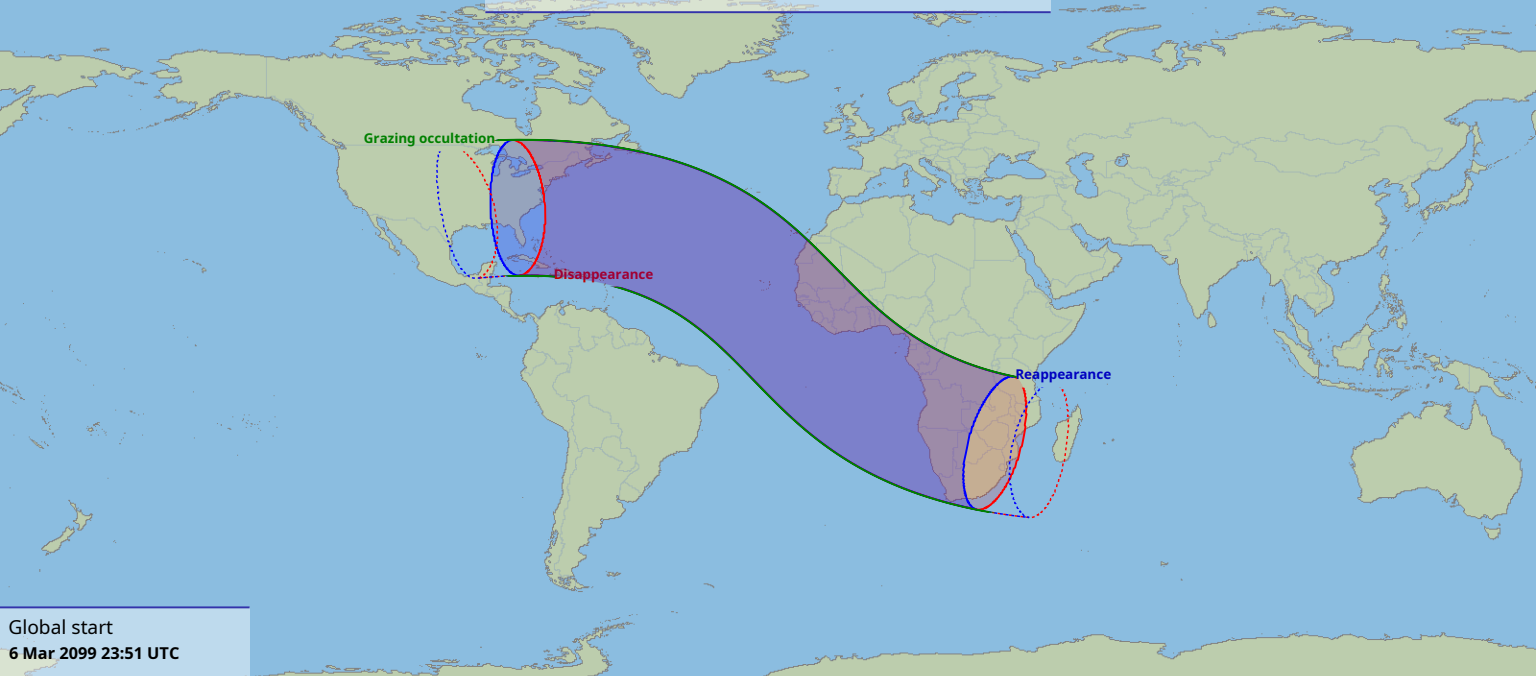

Visibility of the lunar occultation of Jupiter on 7 Mar 2009

Global start
6 Mar 2009 23:51 UTC

Global end
7 Mar 2009 03:53 UTC